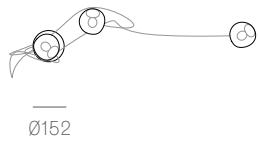

**Cluster**

Adjustable length

Adjustable up to 3000 mm standard  
Adjustable up to 30500 mm custom

**Cluster**

Non-adjustable length

Non-adjustable length up to 3000 mm standard  
Non-adjustable length up to 30500 mm custom

**Table Light**

Adjustable length

Adjustable up to 3000 mm standard

Adjustable up to 30500 mm custom

Non-adjustable length

Non-adjustable length up to 3000 mm standard

Non-adjustable length up to 30500 mm custom