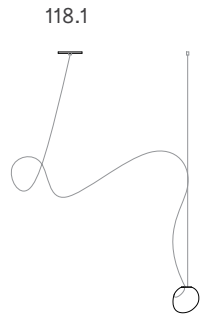

**Cluster**

Adjustable length

Adjustable up to 3000 mm standard  
Adjustable up to 30500 mm custom

**Cluster**

Non-adjustable length

Non-adjustable length up to 3000 mm standard  
Non-adjustable length up to 30500 mm custom

**Table Light**

Adjustable length

Adjustable up to 3000 mm standard

Adjustable up to 30500 mm custom

Non-adjustable length

Non-adjustable length up to 3000 mm standard

Non-adjustable length up to 30500 mm custom