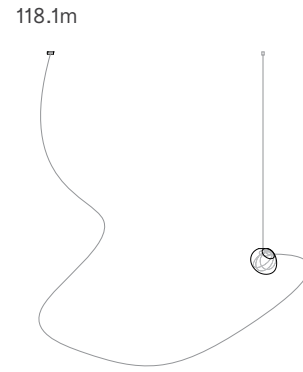

BOCCI

118

The image features four spherical pendant lights with a white, textured, scale-like surface. They are suspended by thin gold-colored cords against a solid black background. The lighting is soft, highlighting the intricate details of the spheres' texture. The number '118' is prominently displayed in the center in a large, white, sans-serif font.

Wall and Ceiling

Random  
Adjustable  
length

Adjustable up to 3000 mm standard

Adjustable up to 30500 mm custom

Random

Non-adjustable length

Non-adjustable length up to 3000 mm standard

Non-adjustable length up to 30500 mm custom

**Cluster**

Adjustable length

Adjustable up to 3000 mm standard  
Adjustable up to 30500 mm custom

**Cluster**

Non-adjustable length

Non-adjustable length up to 3000 mm standard  
Non-adjustable length up to 30500 mm custom

**Table Light**

Adjustable length

Adjustable up to 3000 mm standard

Adjustable up to 30500 mm custom

Non-adjustable length

Non-adjustable length up to 3000 mm standard

Non-adjustable length up to 30500 mm custom