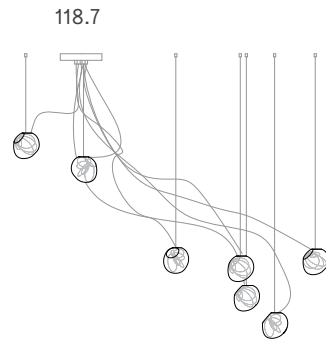

**Cluster**

Adjustable length

Adjustable up to 3000 mm standard  
Adjustable up to 30500 mm custom

**Cluster**

Non-adjustable length

Non-adjustable length up to 3000 mm standard  
Non-adjustable length up to 30500 mm custom

**Table Light**

Adjustable length

Adjustable up to 3000 mm standard

Adjustable up to 30500 mm custom

Non-adjustable length

Non-adjustable length up to 3000 mm standard

Non-adjustable length up to 30500 mm custom

BOCCI

118 series — Table Light

**BOCCI**

118 Series — Cluster

**BOCCI**

118 Series — Random

BOCCI

118 Series — Random