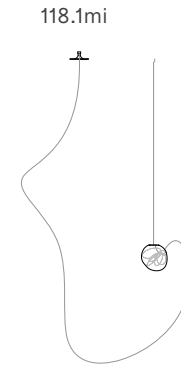

**Lamping**

1W LED

**Material**

Blown glass, electrical components

**Patent**

Worldwide patents pending.

LOW VOLTAGE LUMINAIRE  
E476186

±Ø140 - 160 mm

Wall and Ceiling

Random  
Adjustable  
length

Adjustable up to 3000 mm standard

Adjustable up to 30500 mm custom

Random

Non-adjustable length

Non-adjustable length up to 3000 mm standard

Non-adjustable length up to 30500 mm custom

**Cluster**

Adjustable length

Adjustable up to 3000 mm standard  
Adjustable up to 30500 mm custom

**Cluster**

Non-adjustable length

Non-adjustable length up to 3000 mm standard  
Non-adjustable length up to 30500 mm custom

**Table Light**

Adjustable length

Adjustable up to 3000 mm standard

Adjustable up to 30500 mm custom

Non-adjustable length

Non-adjustable length up to 3000 mm standard

Non-adjustable length up to 30500 mm custom