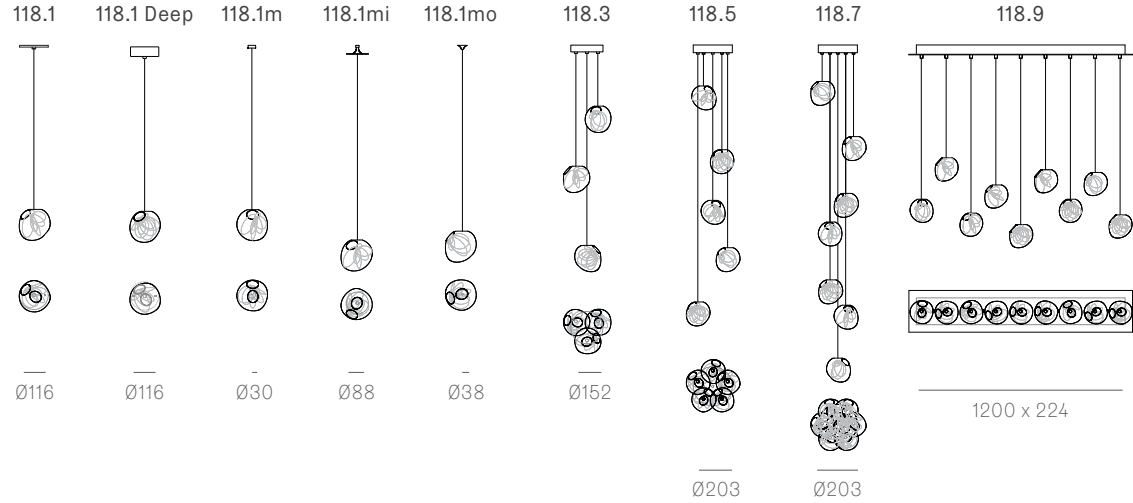

**Lamping**

1W LED

**Material**

Blown glass, electrical components

**Patent**

Worldwide patents pending.

LOW VOLTAGE LUMINAIRE  
E476186

±Ø140 - 160 mm

Wall and Ceiling

Random  
Adjustable  
length

Adjustable up to 3000 mm standard

Adjustable up to 30500 mm custom

Random

Non-adjustable length

Non-adjustable length up to 3000 mm standard

Non-adjustable length up to 30500 mm custom

**Cluster**

Adjustable length

Adjustable up to 3000 mm standard  
Adjustable up to 30500 mm custom

**Cluster**

Non-adjustable length

Non-adjustable length up to 3000 mm standard  
Non-adjustable length up to 30500 mm custom

**Table Light**

Adjustable length

Adjustable up to 3000 mm standard

Adjustable up to 30500 mm custom

Non-adjustable length

Non-adjustable length up to 3000 mm standard

Non-adjustable length up to 30500 mm custom