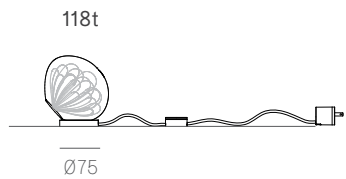

**Lamping**

1W LED

**Material**

Blown glass, electrical components

**Patent**

Worldwide patents pending.

LOW VOLTAGE LUMINAIRE  
E476186

±Ø140 - 160 mm

Wall and Ceiling

Random  
Adjustable  
length

Adjustable up to 3000 mm standard

Adjustable up to 30500 mm custom

Random

Non-adjustable length

Non-adjustable length up to 3000 mm standard

Non-adjustable length up to 30500 mm custom

**Cluster**

Adjustable length

Adjustable up to 3000 mm standard  
Adjustable up to 30500 mm custom

**Cluster**

Non-adjustable length

Non-adjustable length up to 3000 mm standard  
Non-adjustable length up to 30500 mm custom

**Table Light**

Adjustable length

Adjustable up to 3000 mm standard

Adjustable up to 30500 mm custom

Non-adjustable length

Non-adjustable length up to 3000 mm standard

Non-adjustable length up to 30500 mm custom