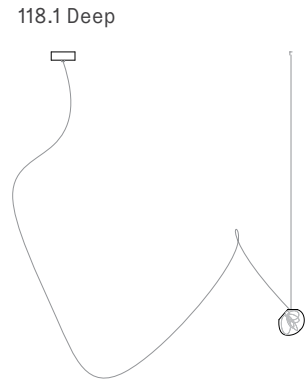

BOCCI

118

The image features four spherical pendant lights with a white, textured, scale-like surface. They are suspended by thin gold-colored cords against a solid black background. The lighting is soft, highlighting the intricate details of the spheres' texture. The number '118' is prominently displayed in the center in a large, white, sans-serif font.

**Cluster**

Adjustable length

Adjustable up to 3000 mm standard  
Adjustable up to 30500 mm custom

**Cluster**

Non-adjustable length

Non-adjustable length up to 3000 mm standard  
Non-adjustable length up to 30500 mm custom

**Table Light**

Adjustable length

Adjustable up to 3000 mm standard

Adjustable up to 30500 mm custom

Non-adjustable length

Non-adjustable length up to 3000 mm standard

Non-adjustable length up to 30500 mm custom