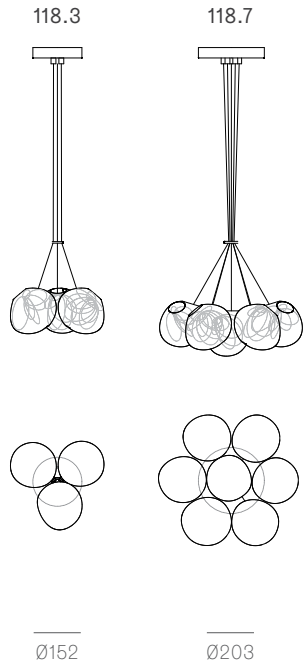

BOCCI

118

The image features four spherical pendant lights with a white, textured, scale-like surface. They are suspended by thin gold-colored cords against a solid black background. The lighting is soft, highlighting the intricate details of the spheres' texture. The number '118' is prominently displayed in the center in a large, white, sans-serif font.

Wall and Ceiling

Random  
Adjustable  
length

Adjustable up to 3000 mm standard

Adjustable up to 30500 mm custom

Random

Non-adjustable length

Non-adjustable length up to 3000 mm standard

Non-adjustable length up to 30500 mm custom

**Cluster**

Adjustable length

Adjustable up to 3000 mm standard  
Adjustable up to 30500 mm custom

**Cluster**

Non-adjustable length

Non-adjustable length up to 3000 mm standard  
Non-adjustable length up to 30500 mm custom

**Table Light**

Adjustable length

Adjustable up to 3000 mm standard

Adjustable up to 30500 mm custom

Non-adjustable length

Non-adjustable length up to 3000 mm standard

Non-adjustable length up to 30500 mm custom