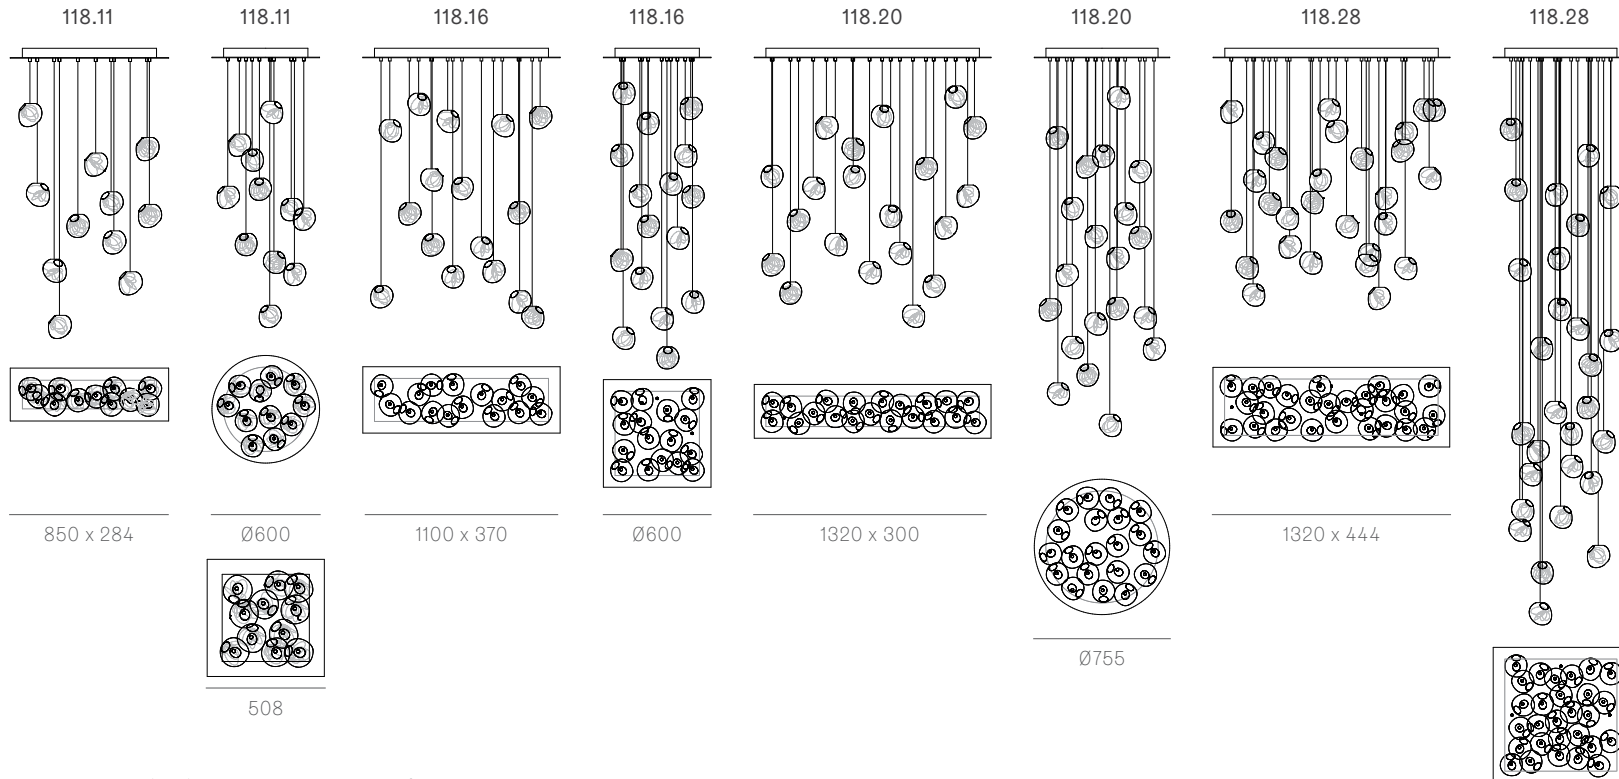

BOCCI

118

The image features four spherical pendant lights with a white, textured, scale-like surface. They are suspended by thin gold-colored cords against a solid black background. The lighting is soft, highlighting the intricate details of the spheres' texture. The number '118' is prominently displayed in the center in a large, white, sans-serif font.

Wall and Ceiling

Random  
Adjustable  
length

Adjustable up to 3000 mm standard

Adjustable up to 30500 mm custom

Random

Non-adjustable length

Non-adjustable length up to 3000 mm standard

Non-adjustable length up to 30500 mm custom

**Cluster**

Adjustable length

Adjustable up to 3000 mm standard  
Adjustable up to 30500 mm custom

**Cluster**

Non-adjustable length

Non-adjustable length up to 3000 mm standard  
Non-adjustable length up to 30500 mm custom

**Table Light**

Adjustable length

Adjustable up to 3000 mm standard

Adjustable up to 30500 mm custom

Non-adjustable length

Non-adjustable length up to 3000 mm standard

Non-adjustable length up to 30500 mm custom