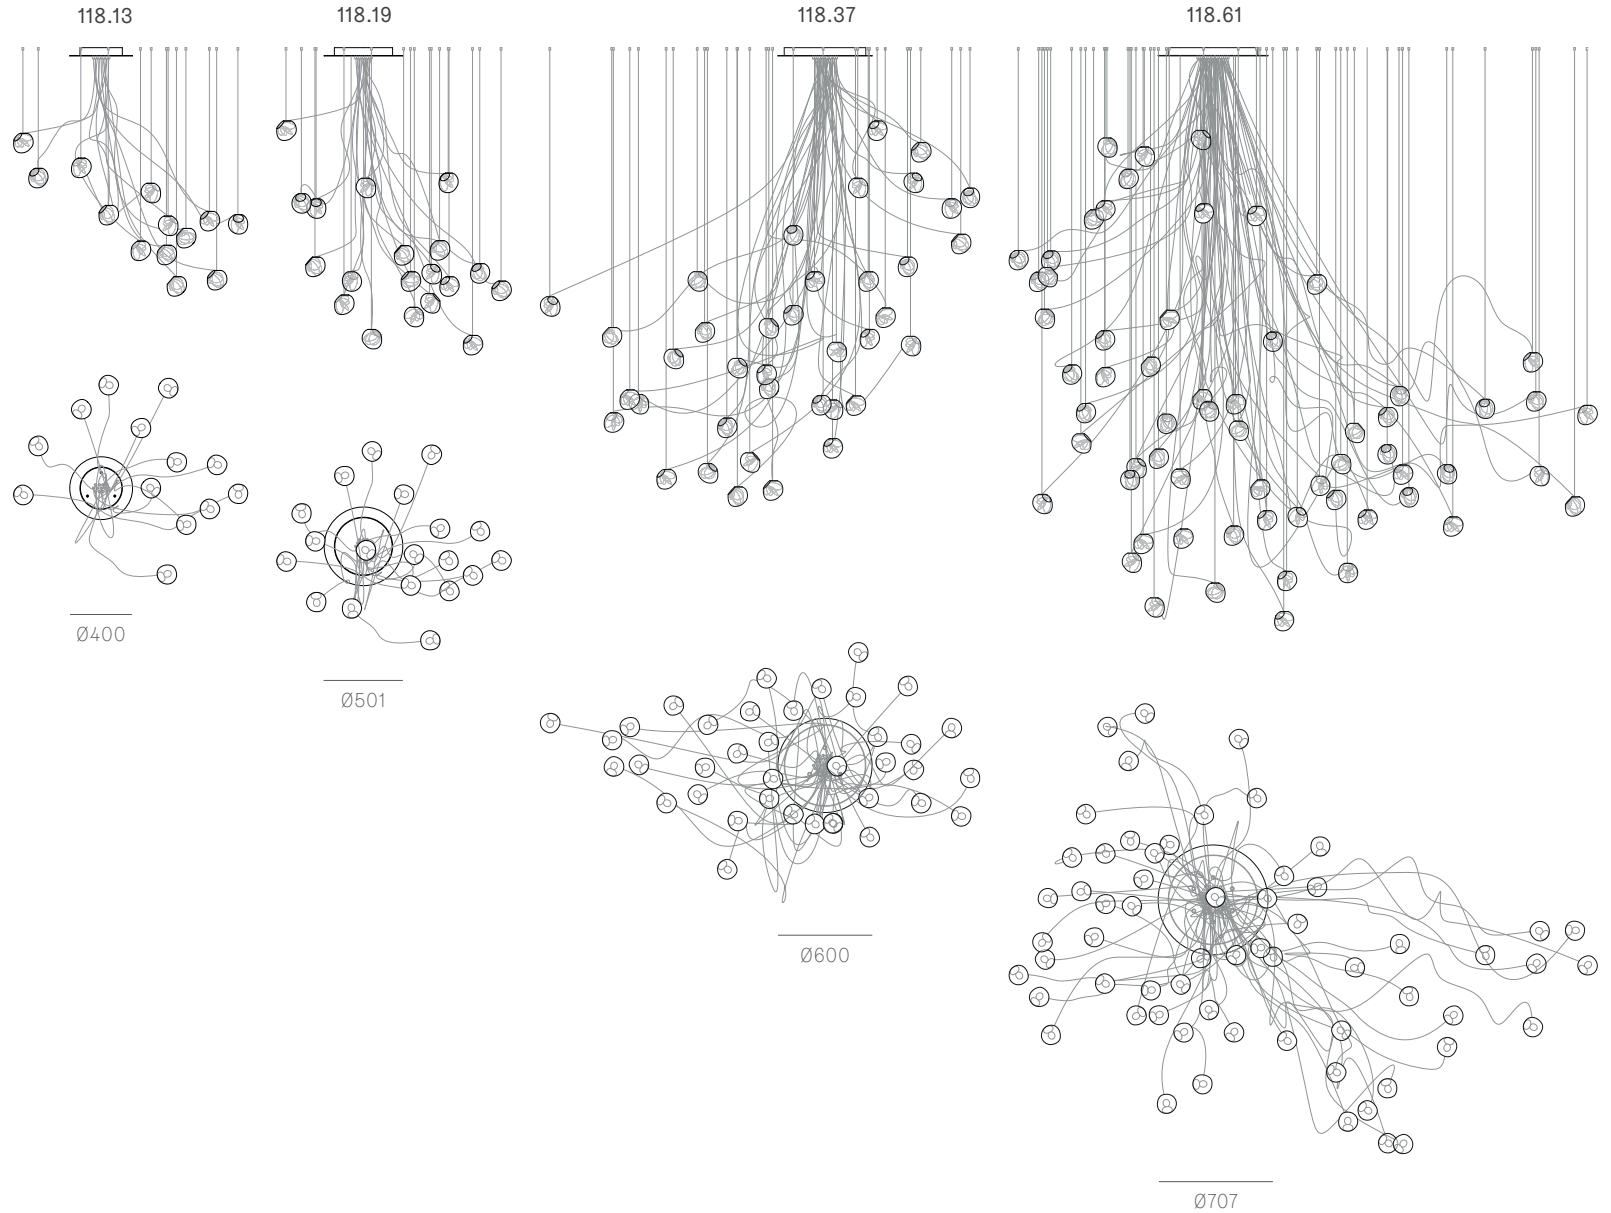

BOCCI

118

The image features four spherical pendant lights with a white, textured, scale-like surface. They are suspended by thin gold-colored cords against a solid black background. The lighting is soft, highlighting the intricate details of the spheres' texture. The number '118' is prominently displayed in the center in a large, white, sans-serif font.

**Table Light**

Adjustable length

Adjustable up to 3000 mm standard

Adjustable up to 30500 mm custom

Non-adjustable length

Non-adjustable length up to 3000 mm standard

Non-adjustable length up to 30500 mm custom

BOCCI

118 series — Table Light

**BOCCI**

118 Series — Cluster

**BOCCI**

118 Series — Random

BOCCI

118 Series — Random