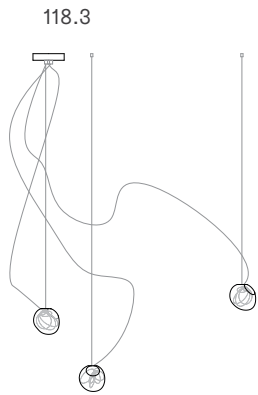

BOCCI

118

The image features four spherical pendant lights with a white, textured, scale-like surface. They are suspended by thin gold-colored cords against a solid black background. The lighting is soft, highlighting the intricate details of the spheres' texture. The number '118' is prominently displayed in the center in a large, white, sans-serif font.

**Cluster**

Adjustable length

Adjustable up to 3000 mm standard  
Adjustable up to 30500 mm custom

**Cluster**

Non-adjustable length

Non-adjustable length up to 3000 mm standard  
Non-adjustable length up to 30500 mm custom

**Table Light**

Adjustable length

Adjustable up to 3000 mm standard

Adjustable up to 30500 mm custom

Non-adjustable length

Non-adjustable length up to 3000 mm standard

Non-adjustable length up to 30500 mm custom

BOCCI

118 series — Table Light

**BOCCI**

118 Series — Cluster

**BOCCI**

118 Series — Random

BOCCI

118 Series — Random