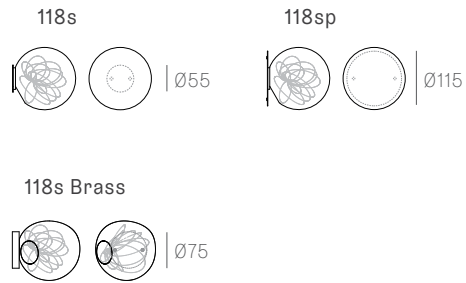

**Lamping**

1W LED

**Material**

Blown glass, electrical components

**Patent**

Worldwide patents pending.

LOW VOLTAGE LUMINAIRE  
E476186

±Ø140 - 160 mm

Wall and Ceiling

Random  
Adjustable  
length

Adjustable up to 3000 mm standard

Adjustable up to 30500 mm custom

Random

Non-adjustable length

Non-adjustable length up to 3000 mm standard

Non-adjustable length up to 30500 mm custom

**Cluster**

Adjustable length

Adjustable up to 3000 mm standard  
Adjustable up to 30500 mm custom

**Cluster**

Non-adjustable length

Non-adjustable length up to 3000 mm standard  
Non-adjustable length up to 30500 mm custom

**Table Light**

Adjustable length

Adjustable up to 3000 mm standard

Adjustable up to 30500 mm custom

Non-adjustable length

Non-adjustable length up to 3000 mm standard

Non-adjustable length up to 30500 mm custom