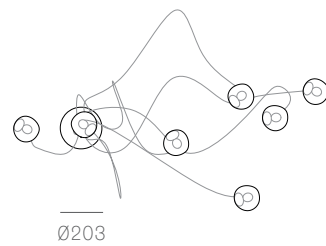

**Table Light**

Adjustable length

Adjustable up to 3000 mm standard

Adjustable up to 30500 mm custom

Non-adjustable length

Non-adjustable length up to 3000 mm standard

Non-adjustable length up to 30500 mm custom

BOCCI

118 series — Table Light

**BOCCI**

118 Series — Cluster

**BOCCI**

118 Series — Random

BOCCI

118 Series — Random