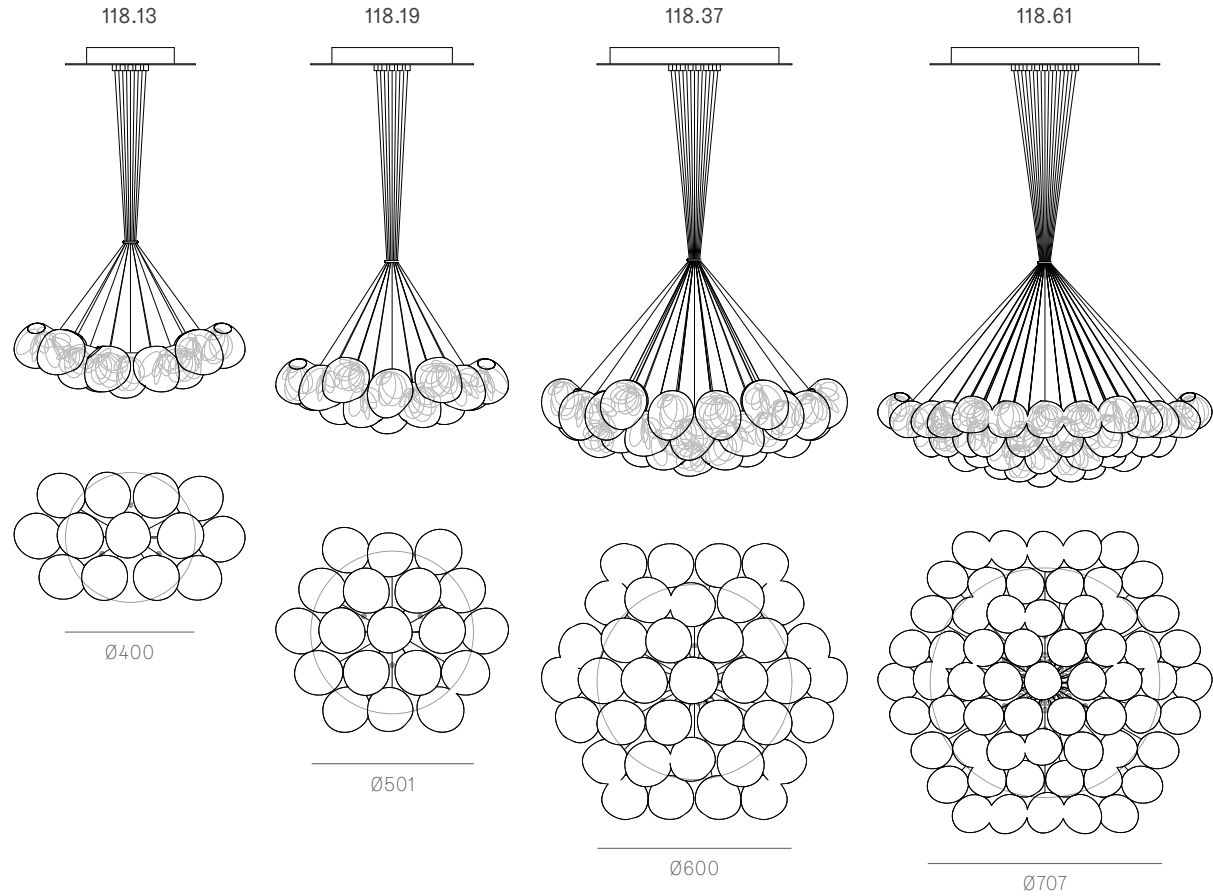

BOCCI

118

The image features four spherical pendant lights with a white, textured, scale-like surface. They are suspended by thin gold-colored cords against a solid black background. The lighting is soft, highlighting the intricate details of the spheres' texture. The number '118' is prominently displayed in the center in a large, white, sans-serif font.

**Cluster**

Adjustable length

Adjustable up to 3000 mm standard  
Adjustable up to 30500 mm custom

**Cluster**

Non-adjustable length

Non-adjustable length up to 3000 mm standard  
Non-adjustable length up to 30500 mm custom

**Table Light**

Adjustable length

Adjustable up to 3000 mm standard

Adjustable up to 30500 mm custom

Non-adjustable length

Non-adjustable length up to 3000 mm standard

Non-adjustable length up to 30500 mm custom