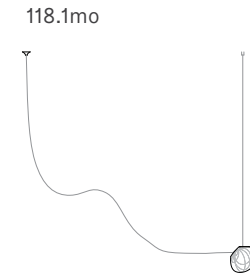

Wall and Ceiling

Random  
Adjustable  
length

Adjustable up to 3000 mm standard

Adjustable up to 30500 mm custom

Random

Non-adjustable length

Non-adjustable length up to 3000 mm standard

Non-adjustable length up to 30500 mm custom

**Cluster**

Adjustable length

Adjustable up to 3000 mm standard  
Adjustable up to 30500 mm custom

**Cluster**

Non-adjustable length

Non-adjustable length up to 3000 mm standard  
Non-adjustable length up to 30500 mm custom

**Table Light**

Adjustable length

Adjustable up to 3000 mm standard

Adjustable up to 30500 mm custom

Non-adjustable length

Non-adjustable length up to 3000 mm standard

Non-adjustable length up to 30500 mm custom