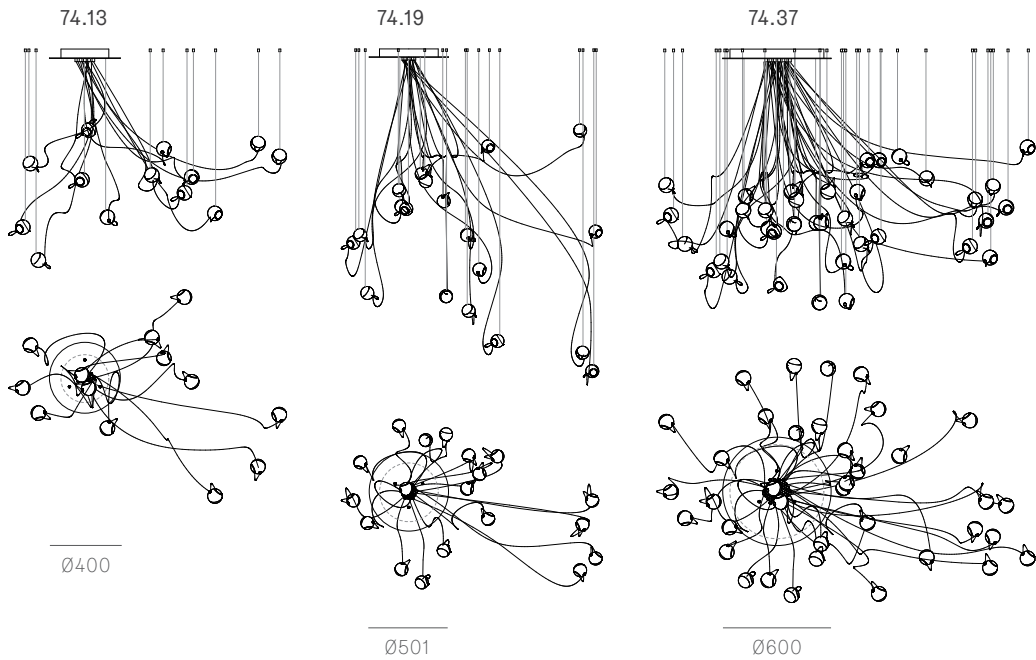

74

74 Series

Offering an alternative to track lighting, 74 utilizes our sculptural cable to power the mirrored globe-shaped spotlights. Its adjustable suspension cable and minimal ceiling anchor allows 74 to be placed anywhere and at any height in a room.

74 Series

Lamping

3w MR16 lamp

Material

plated steel, cast borosilicate glass, braided
one-directional cable, electrical components,
white power coated steel canopy

Patent

Worldwide patent pending

Ø82 mm

Adjustable length

Adjustable up to 3000 mm standard

Adjustable up to 30500 mm custom

Non-adjustable Length

Non-adjustable length up to 3000 mm standard

Non-adjustable length up to 30500 mm custom