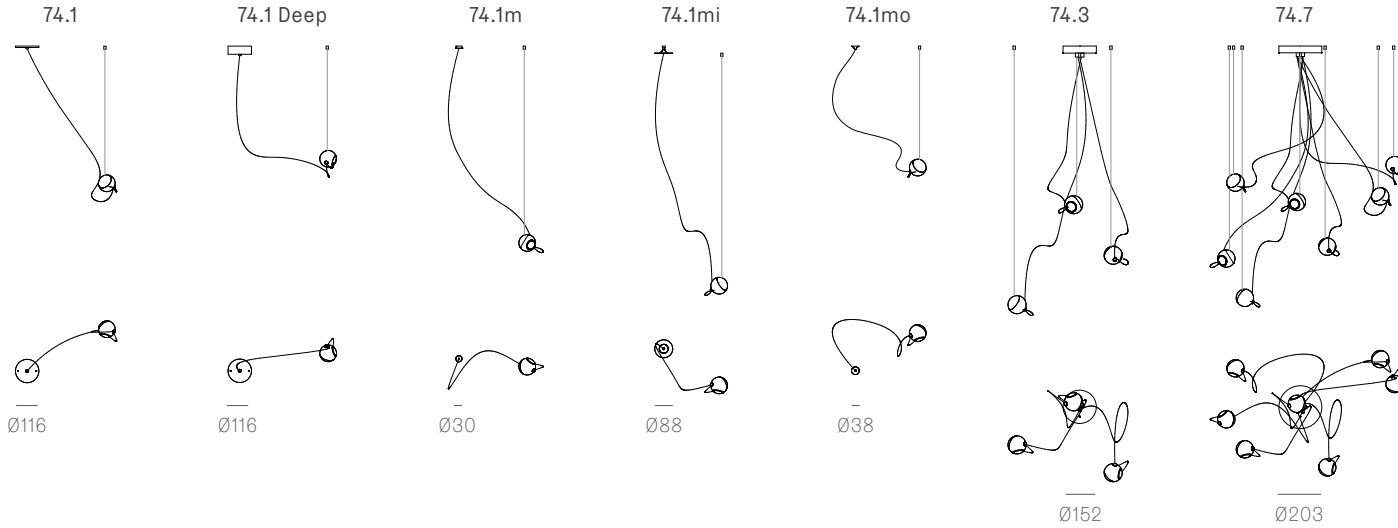

74

74 Series

Offering an alternative to track lighting, 74 utilizes our sculptural cable to power the mirrored globe-shaped spotlights. Its adjustable suspension cable and minimal ceiling anchor allows 74 to be placed anywhere and at any height in a room.

74 Series

Lamping

3w MR16 lamp

Material

plated steel, cast borosilicate glass, braided
one-directional cable, electrical components,
white power coated steel canopy

Patent

Worldwide patent pending

Ø82 mm

Adjustable length

Adjustable up to 3000 mm standard

Adjustable up to 30500 mm custom

Non-adjustable Length

Non-adjustable length up to 3000 mm standard

Non-adjustable length up to 30500 mm custom