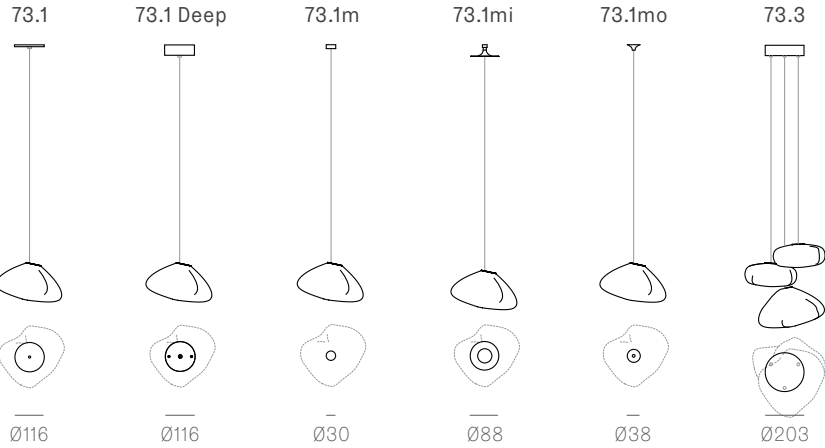

±260-400 mm

73 Series — Wall and Ceiling | Table Light
| Random

Wall and Ceiling

73s Brass

Random
Adjustable
length

Ø116

Ø116

Ø30

Ø88

Ø38

Ø203

Table Light

Ø75

Random

Non-adjustable
length

Ø508

Adjustable length

Adjustable up to 3000 mm standard
Adjustable up to 30500 mm custom

73.5a.1 -
73.9a.1

canopy

Ø160mm

Note: Height dimensions shown with 500mm extender.
For additional extenders, please refer to Pendant Specification document.

All dimensions are in millimeters (mm) unless otherwise specified.

73.11a.1 -
78.33a.1

canopy

Ø250

Note: Height dimensions shown with 500mm extender.
For additional extenders, please refer to Pendant Specification document.