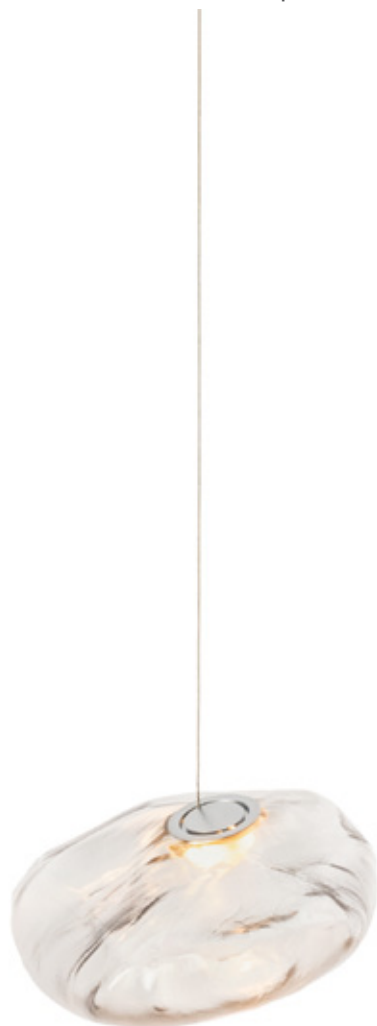

Lamping

1w LED or 10w xenon

Material

Blown glass, electrical components

Patent

US Patent # D762,323 S

EU Patent # 002633230-0001 - 0003

LOW VOLTAGE LUMINAIRE
E476186

All dimensions are in millimeters (mm) unless otherwise specified.

73.11a.1 -
78.33a.1

canopy

Ø250

Note: Height dimensions shown with 500mm extender.
For additional extenders, please refer to Pendant Specification document.

73.15
Cypress

73.20
Hawthorne

73.25
Elm

73.35
Aspen

73.40
Birch

7180
7140

4765

3630
3570

2875

BOCCI

73 Series — Colour options

Clear

Grey 1

Grey 2

Grey 3

BOCCI