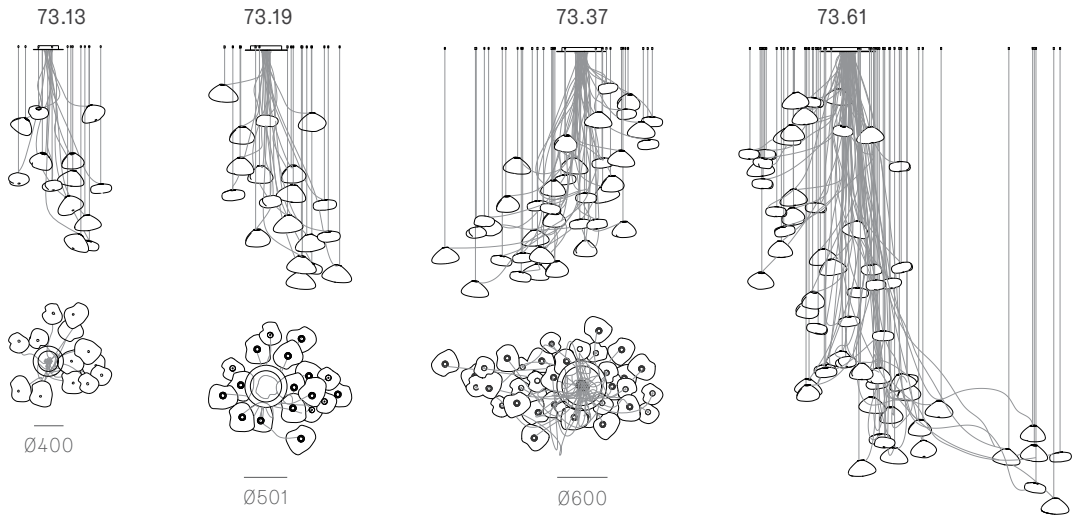

Non-adjustable length up to 30500 mm custom

755

Adjustable length

Adjustable up to 3000 mm standard
Adjustable up to 30500 mm custom

Non-adjustable Length

Non-adjustable length up to 3000 mm standard
Non-adjustable length up to 30500 mm custom

Adjustable length

Adjustable up to 3000 mm standard
Adjustable up to 30500 mm custom

73.5a.1 -
73.9a.1

canopy

Ø160mm

Note: Height dimensions shown with 500mm extender.
For additional extenders, please refer to Pendant Specification document.