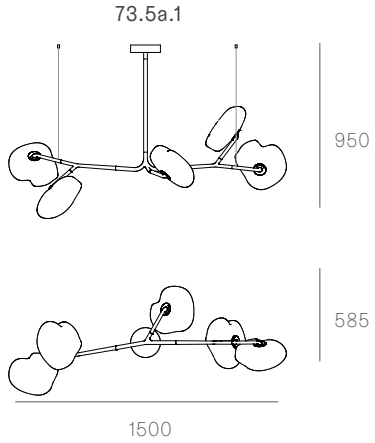

850 x 284

1000 x 370

Ø600

1320 x 444

Ø755

Adjustable up to 3000 mm standard

Adjustable up to 30500 mm custom

Non-adjustable length up to 3000 mm standard

Adjustable length

Adjustable up to 3000 mm standard
Adjustable up to 30500 mm custom

73.5a.1 -
73.9a.1

canopy

Ø160mm

Note: Height dimensions shown with 500mm extender.
For additional extenders, please refer to Pendant Specification document.

All dimensions are in millimeters (mm) unless otherwise specified.

73.11a.1 -
78.33a.1

canopy

Ø250

Note: Height dimensions shown with 500mm extender.
For additional extenders, please refer to Pendant Specification document.

All dimensions are in millimeters (mm) unless otherwise specified.

Suspended

Cable lengths: 3 m / 6 m / 15 m

73.3 suspended short

0.9m

73.3 suspended tall

1.8m

73.6 suspended