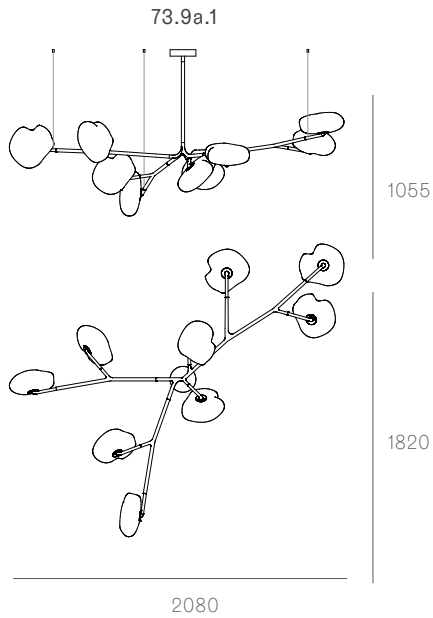

850 x 284

1000 x 370

Ø600

1320 x 444

Ø755

Adjustable up to 3000 mm standard

Adjustable up to 30500 mm custom

Non-adjustable length up to 3000 mm standard

Adjustable length

Adjustable up to 3000 mm standard
Adjustable up to 30500 mm custom

73.5a.1 -
73.9a.1

canopy

Ø160mm

Note: Height dimensions shown with 500mm extender.
For additional extenders, please refer to Pendant Specification document.

All dimensions are in millimeters (mm) unless otherwise specified.

73.11a.1 -
78.33a.1

canopy

Ø250

Note: Height dimensions shown with 500mm extender.
For additional extenders, please refer to Pendant Specification document.