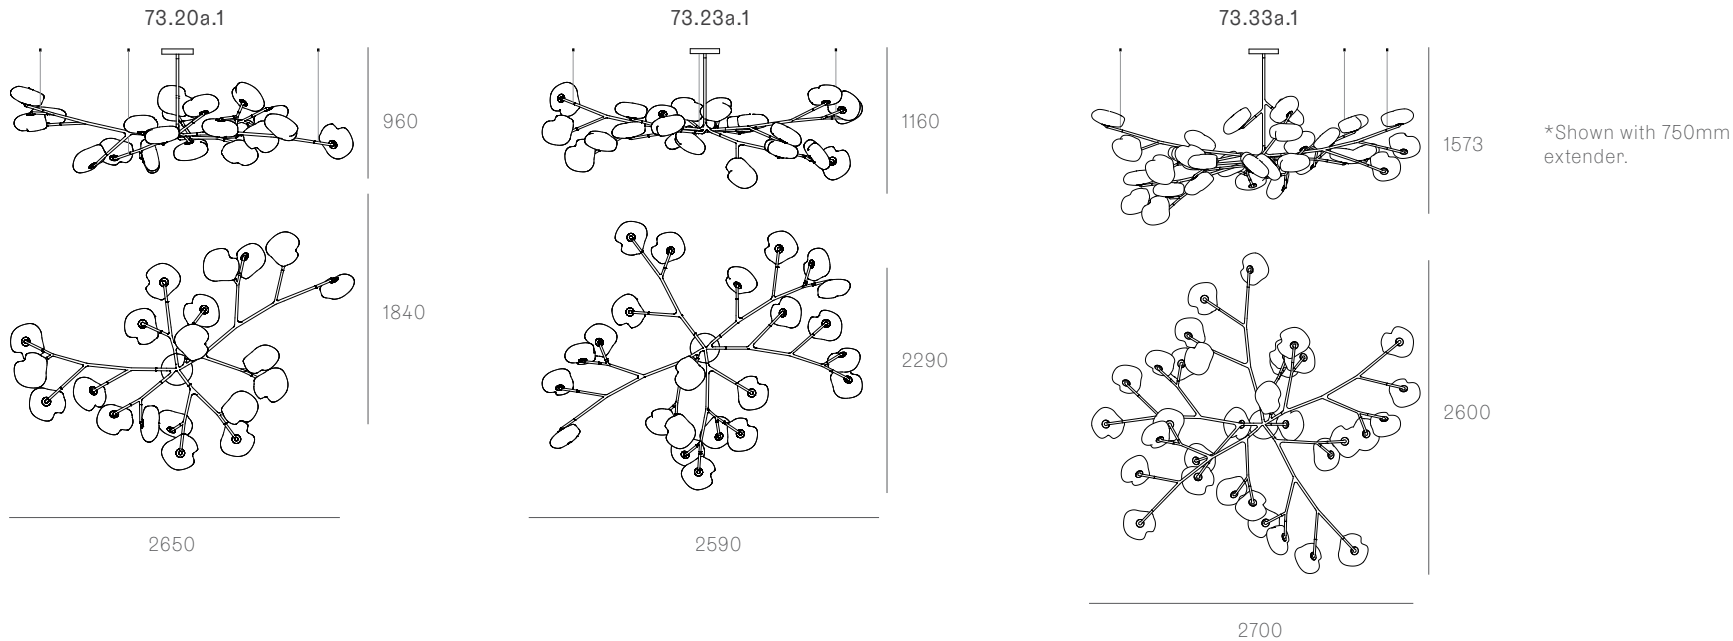

850 x 284

1000 x 370

Ø600

1320 x 444

Ø755

Adjustable up to 3000 mm standard

Adjustable up to 30500 mm custom

Non-adjustable length up to 3000 mm standard

Adjustable length

Adjustable up to 3000 mm standard
Adjustable up to 30500 mm custom

73.5a.1 -
73.9a.1

canopy

Ø160mm

Note: Height dimensions shown with 500mm extender.
For additional extenders, please refer to Pendant Specification document.

All dimensions are in millimeters (mm) unless otherwise specified.

73.11a.1 -
78.33a.1

canopy

Ø250

Note: Height dimensions shown with 500mm extender.
For additional extenders, please refer to Pendant Specification document.