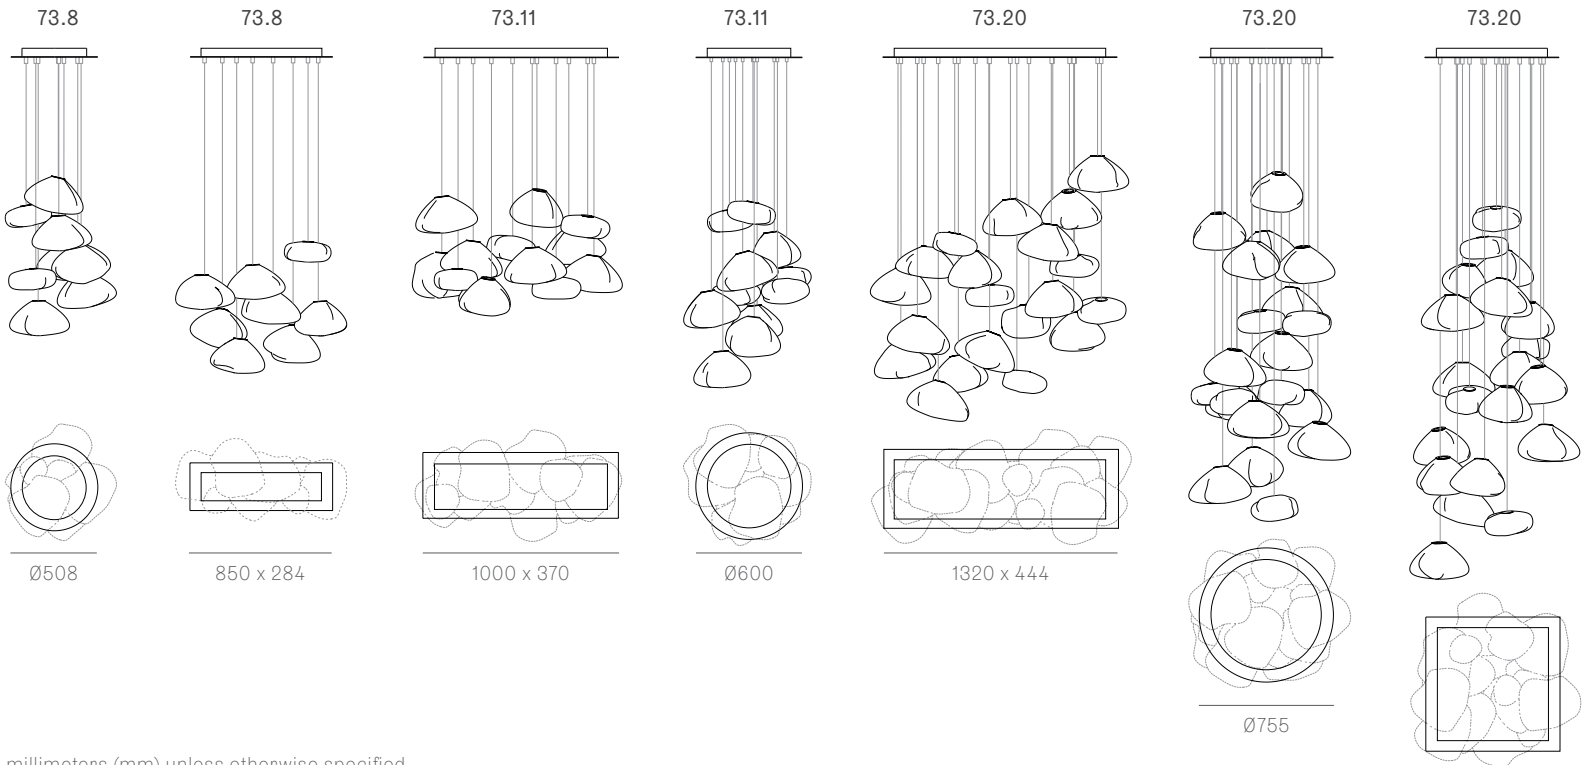

Ø88

Ø38

Ø203

Table Light

Ø75

Random

Non-adjustable
length

Ø508

850 x 284

1000 x 370

Ø600

1320 x 444

Ø755

Adjustable up to 3000 mm standard

Adjustable up to 30500 mm custom

Non-adjustable length up to 3000 mm standard

Adjustable length

Adjustable up to 3000 mm standard
Adjustable up to 30500 mm custom

73.5a.1 -
73.9a.1

canopy

Ø160mm

Note: Height dimensions shown with 500mm extender.
For additional extenders, please refer to Pendant Specification document.

All dimensions are in millimeters (mm) unless otherwise specified.

73.11a.1 -
78.33a.1

canopy

Ø250

Note: Height dimensions shown with 500mm extender.
For additional extenders, please refer to Pendant Specification document.