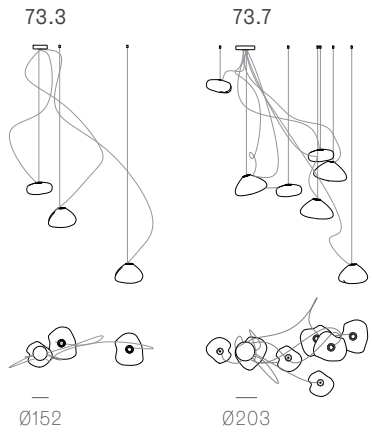

Adjustable length