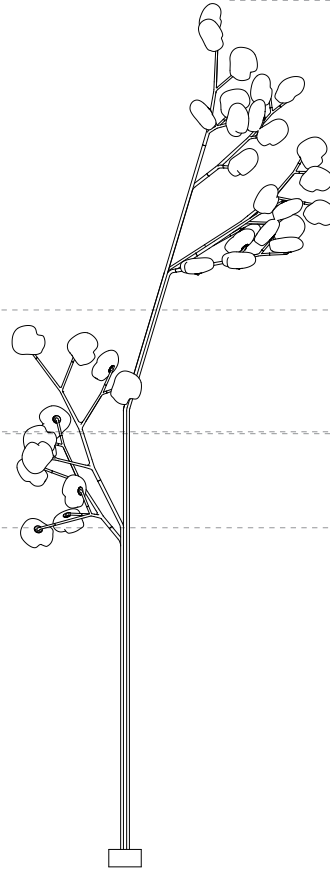

73.40
Birch

7180
7140

4765

3630
3570

2875