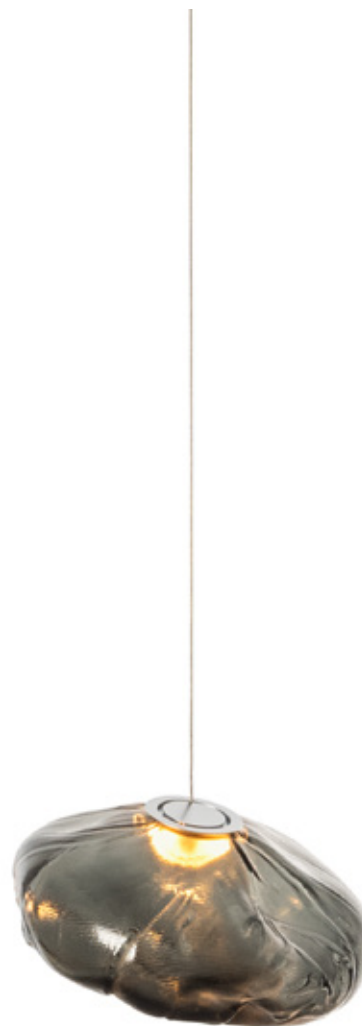

Lamping

1w LED or 10w xenon

Material

Blown glass, electrical components

Patent

US Patent # D762,323 S

EU Patent # 002633230-0001 - 0003

LOW VOLTAGE LUMINAIRE
E476186

All dimensions are in millimeters (mm) unless otherwise specified.

73.11a.1 -
78.33a.1

canopy

Ø250

Note: Height dimensions shown with 500mm extender.
For additional extenders, please refer to Pendant Specification document.

2875

BOCCI

73 Series — Colour options

Clear

Grey 1

Grey 2

Grey 3

BOCCI

73 Series — Table Light

BOCCI

73 Series — Random

BOCCI

73 Series — Sculptural Cable

BOCCI

73 Series — Sculptural Cable

BOCCI