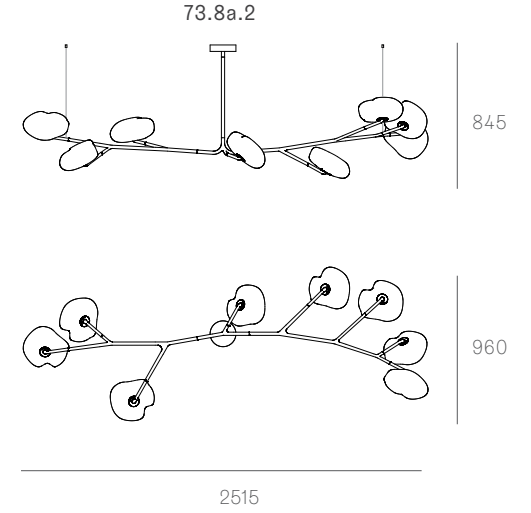

850 x 284

1000 x 370

Ø600

1320 x 444

Ø755

Adjustable up to 3000 mm standard

Adjustable up to 30500 mm custom

Non-adjustable length up to 3000 mm standard

Adjustable length

Adjustable up to 3000 mm standard
Adjustable up to 30500 mm custom

73.5a.1 -
73.9a.1

canopy

Ø160mm

Note: Height dimensions shown with 500mm extender.
For additional extenders, please refer to Pendant Specification document.

All dimensions are in millimeters (mm) unless otherwise specified.

73.11a.1 -
78.33a.1

canopy

Ø250

Note: Height dimensions shown with 500mm extender.
For additional extenders, please refer to Pendant Specification document.

All dimensions are in millimeters (mm) unless otherwise specified.

Suspended

Cable lengths: 3 m / 6 m / 15 m

73.3 suspended short

0.9m

73.3 suspended tall

1.8m

73.6 suspended