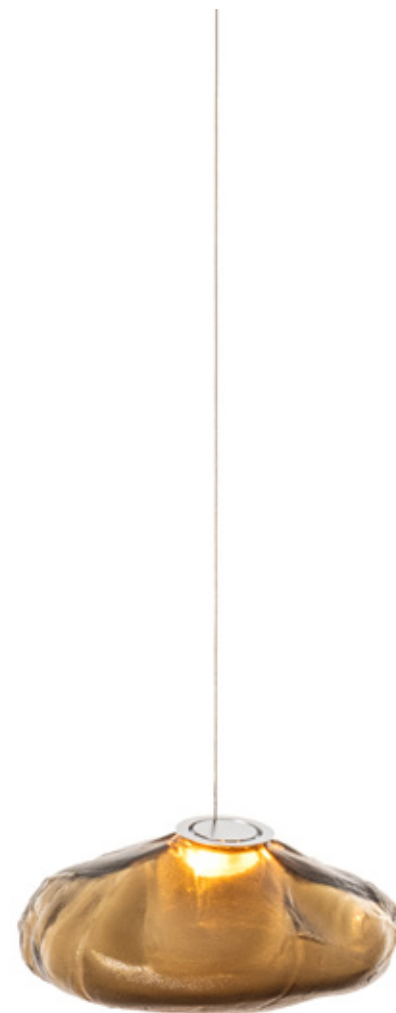

Lamping

1w LED or 10w xenon

Material

Blown glass, electrical components

Patent

US Patent # D762,323 S

EU Patent # 002633230-0001 - 0003

LOW VOLTAGE LUMINAIRE
E476186

All dimensions are in millimeters (mm) unless otherwise specified.

73.11a.1 -
78.33a.1

canopy

Ø250

Note: Height dimensions shown with 500mm extender.
For additional extenders, please refer to Pendant Specification document.

2875

BOCCI

73 Series — Colour options

Clear

Grey 1

Grey 2

Grey 3

BOCCI

73 Series — Table Light

BOCCI

73 Series — Random

BOCCI

73 Series — Sculptural Cable

BOCCI

73 Series — Sculptural Cable

BOCCI