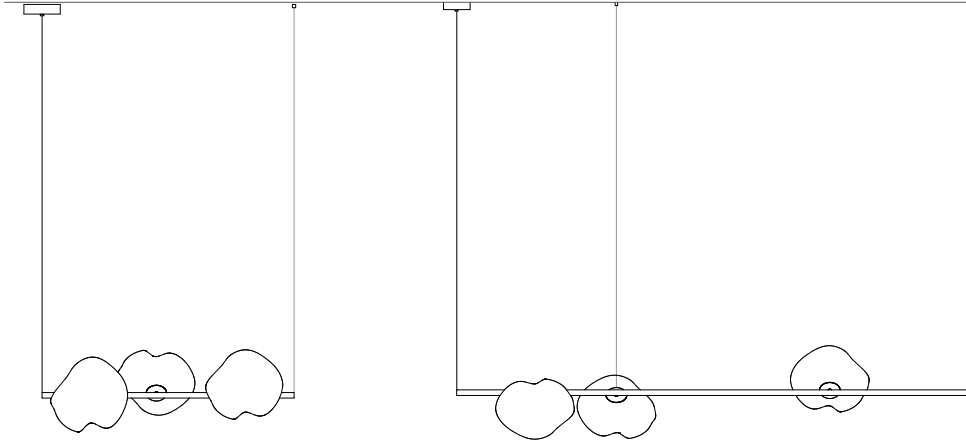

Adjustable length

Adjustable up to 3000 mm standard
Adjustable up to 30500 mm custom

73.5a.1 -
73.9a.1

canopy

Ø160mm

Note: Height dimensions shown with 500mm extender.
For additional extenders, please refer to Pendant Specification document.

All dimensions are in millimeters (mm) unless otherwise specified.

73.11a.1 -
78.33a.1

canopy

Ø250

Note: Height dimensions shown with 500mm extender.
For additional extenders, please refer to Pendant Specification document.

All dimensions are in millimeters (mm) unless otherwise specified.

Suspended

Cable lengths: 3 m / 6 m / 15 m

73.3 suspended short

0.9m

73.3 suspended tall

1.8m

73.6 suspended

1.8m

Ceiling mounted

73.3 short

0.9m

73.3 tall

1.8m

73.6

1.8m