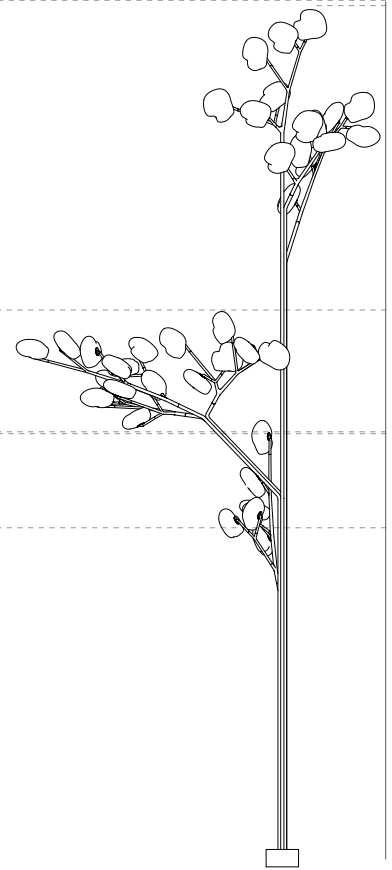

73.40
Birch

7180
7140

4765

3630
3570

2875