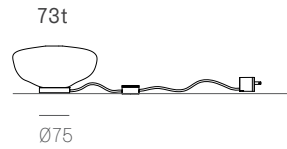

Table Light

Ø75