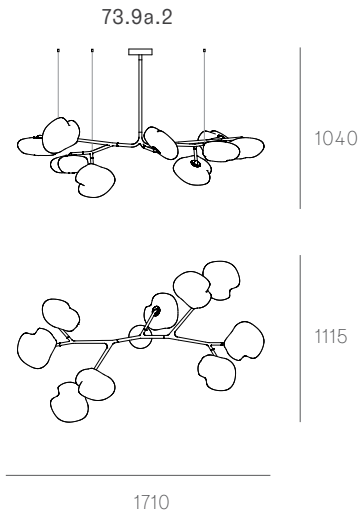

850 x 284

1000 x 370

Ø600

1320 x 444

Ø755

Adjustable up to 3000 mm standard

Adjustable up to 30500 mm custom

Non-adjustable length up to 3000 mm standard

Adjustable length

Adjustable up to 3000 mm standard
Adjustable up to 30500 mm custom

73.5a.1 -
73.9a.1

canopy

Ø160mm

Note: Height dimensions shown with 500mm extender.
For additional extenders, please refer to Pendant Specification document.

All dimensions are in millimeters (mm) unless otherwise specified.

73.11a.1 -
78.33a.1

canopy

Ø250

Note: Height dimensions shown with 500mm extender.
For additional extenders, please refer to Pendant Specification document.

All dimensions are in millimeters (mm) unless otherwise specified.

Suspended

Cable lengths: 3 m / 6 m / 15 m

73.3 suspended short

0.9m

73.3 suspended tall

1.8m

73.6 suspended