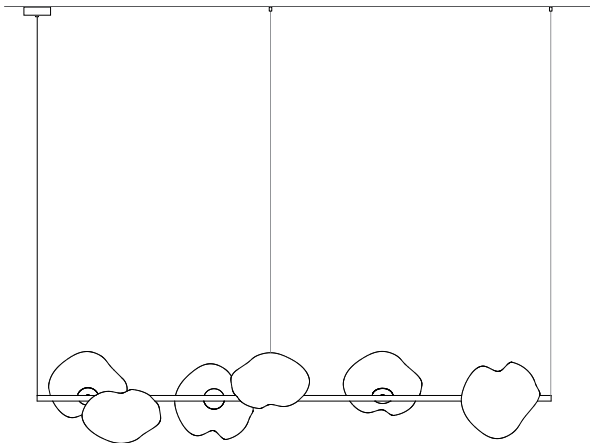

Adjustable length

Adjustable up to 3000 mm standard
Adjustable up to 30500 mm custom

73.5a.1 -
73.9a.1

canopy

Ø160mm

Note: Height dimensions shown with 500mm extender.
For additional extenders, please refer to Pendant Specification document.

All dimensions are in millimeters (mm) unless otherwise specified.

73.11a.1 -
78.33a.1

canopy

Ø250

Note: Height dimensions shown with 500mm extender.
For additional extenders, please refer to Pendant Specification document.

All dimensions are in millimeters (mm) unless otherwise specified.

Suspended

Cable lengths: 3 m / 6 m / 15 m

73.3 suspended short

0.9m

73.3 suspended tall

1.8m

73.6 suspended

1.8m

Ceiling mounted

73.3 short

0.9m

73.3 tall

1.8m

73.6

1.8m