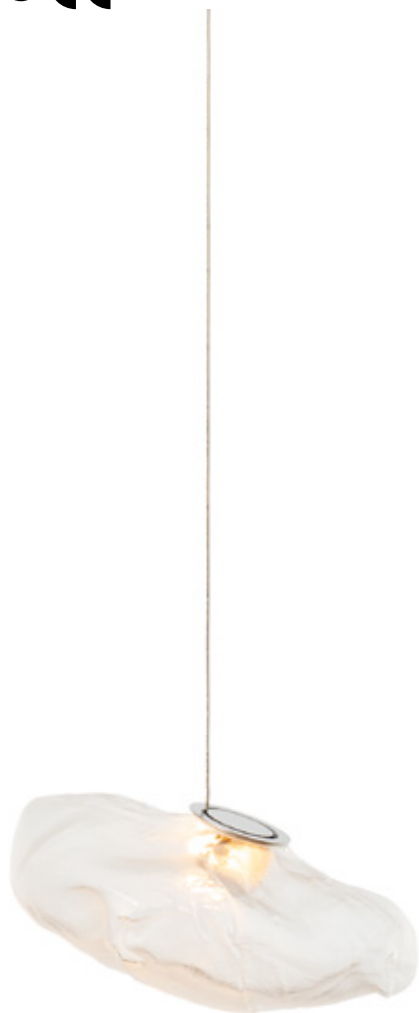

Lamping

1w LED or 10w xenon

Material

Blown glass, electrical components

Patent

US Patent # D762,323 S

EU Patent # 002633230-0001 - 0003

LOW VOLTAGE LUMINAIRE
E476186

73.15
Cypress

73.20
Hawthorne

73.25
Elm

73.35
Aspen

73.40
Birch

7180
7140

4765

3630
3570

2875

BOCCI

73 Series — Colour options

Clear

Grey 1

Grey 2

Grey 3

BOCCI