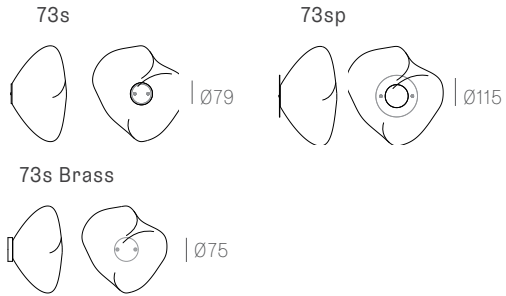

±260-400 mm

73 Series — Wall and Ceiling | Table Light
| Random

Wall and Ceiling

73s Brass

Random
Adjustable
length

Ø116

Ø116

Ø30

850 x 284

1000 x 370

Ø600

1320 x 444

Ø755

Adjustable up to 3000 mm standard

Adjustable up to 30500 mm custom

Non-adjustable length up to 3000 mm standard

Adjustable length

Adjustable up to 3000 mm standard
Adjustable up to 30500 mm custom

73.5a.1 -
73.9a.1

canopy

Ø160mm

Note: Height dimensions shown with 500mm extender.
For additional extenders, please refer to Pendant Specification document.

All dimensions are in millimeters (mm) unless otherwise specified.

73.11a.1 -
78.33a.1

canopy

Ø250

Note: Height dimensions shown with 500mm extender.
For additional extenders, please refer to Pendant Specification document.