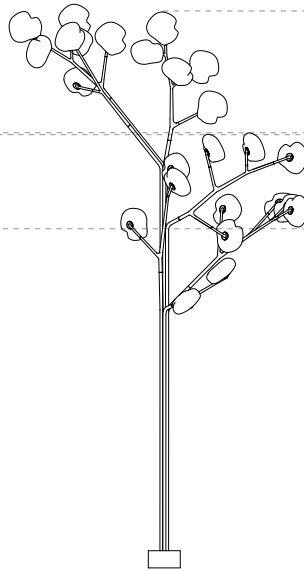

Adjustable length

Adjustable up to 3000 mm standard
Adjustable up to 30500 mm custom

73.5a.1 -
73.9a.1

canopy

Ø160mm

Note: Height dimensions shown with 500mm extender.
For additional extenders, please refer to Pendant Specification document.

All dimensions are in millimeters (mm) unless otherwise specified.

73.11a.1 -
78.33a.1

canopy

Ø250

Note: Height dimensions shown with 500mm extender.
For additional extenders, please refer to Pendant Specification document.

1.8m

Ceiling mounted

73.3 short

0.9m

73.3 tall

1.8m

73.6

1.8m

73.15
Cypress

73.20
Hawthorne

73.25
Elm

73.35
Aspen

73.40
Birch

7180
7140

4765

3630
3570