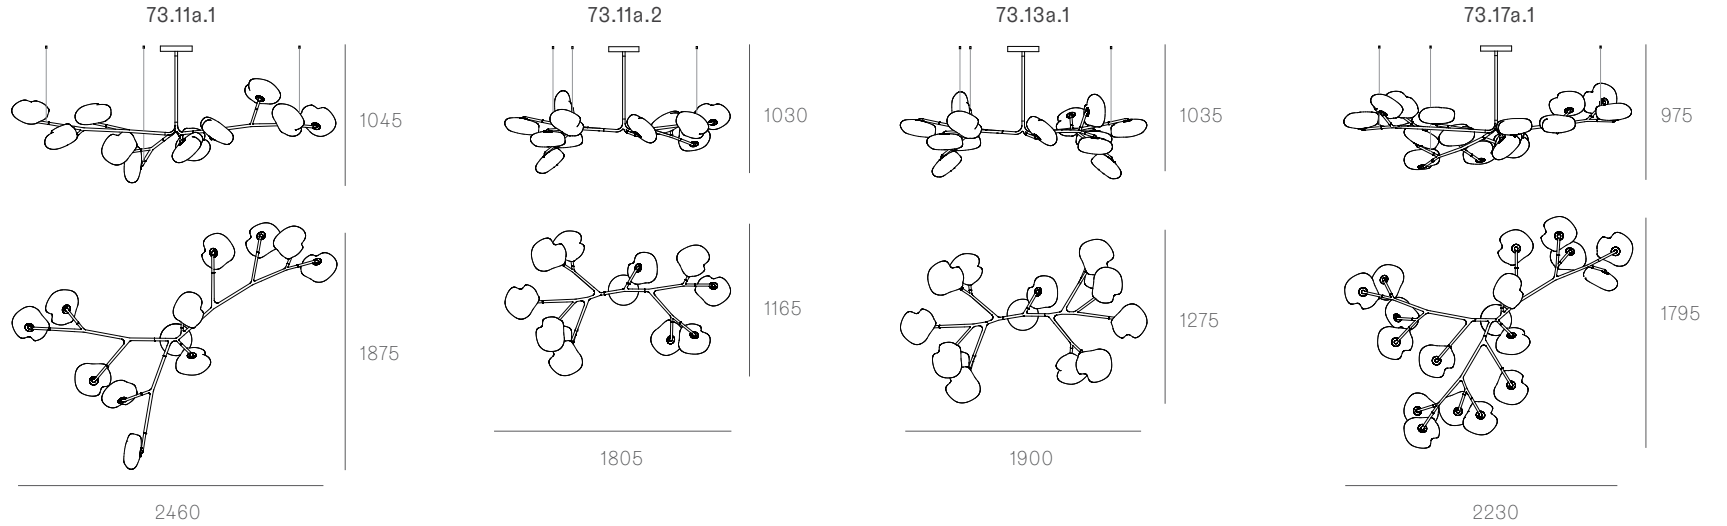

Adjustable length

Adjustable up to 3000 mm standard
Adjustable up to 30500 mm custom

73.5a.1 -
73.9a.1

canopy

Ø160mm

Note: Height dimensions shown with 500mm extender.
For additional extenders, please refer to Pendant Specification document.

All dimensions are in millimeters (mm) unless otherwise specified.

73.11a.1 -
78.33a.1

canopy

Ø250

Note: Height dimensions shown with 500mm extender.
For additional extenders, please refer to Pendant Specification document.