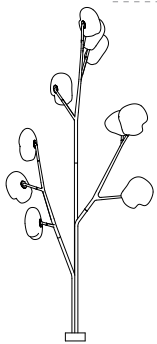

Adjustable length

Adjustable up to 3000 mm standard
Adjustable up to 30500 mm custom

73.5a.1 -
73.9a.1

canopy

Ø160mm

Note: Height dimensions shown with 500mm extender.
For additional extenders, please refer to Pendant Specification document.

All dimensions are in millimeters (mm) unless otherwise specified.

73.11a.1 -
78.33a.1

canopy

Ø250

Note: Height dimensions shown with 500mm extender.
For additional extenders, please refer to Pendant Specification document.

73.15
Cypress

73.20
Hawthorne

73.25
Elm

73.35
Aspen

73.40
Birch

7180
7140

4765

3630
3570