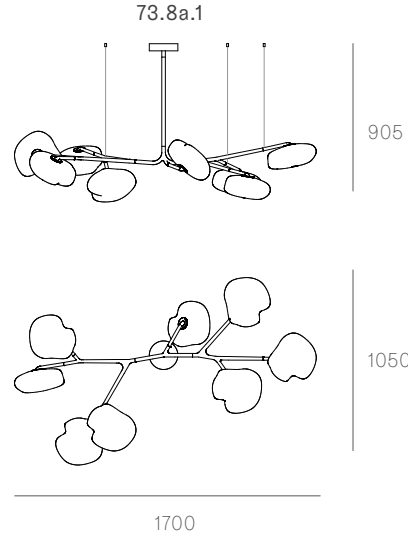

850 x 284

1000 x 370

Ø600

1320 x 444

Ø755

Adjustable up to 3000 mm standard

Adjustable up to 30500 mm custom

Non-adjustable length up to 3000 mm standard

Adjustable length

Adjustable up to 3000 mm standard
Adjustable up to 30500 mm custom

73.5a.1 -
73.9a.1

canopy

Ø160mm

Note: Height dimensions shown with 500mm extender.
For additional extenders, please refer to Pendant Specification document.

All dimensions are in millimeters (mm) unless otherwise specified.

73.11a.1 -
78.33a.1

canopy

Ø250

Note: Height dimensions shown with 500mm extender.
For additional extenders, please refer to Pendant Specification document.

All dimensions are in millimeters (mm) unless otherwise specified.

Suspended

Cable lengths: 3 m / 6 m / 15 m

73.3 suspended short

0.9m

73.3 suspended tall

1.8m

73.6 suspended