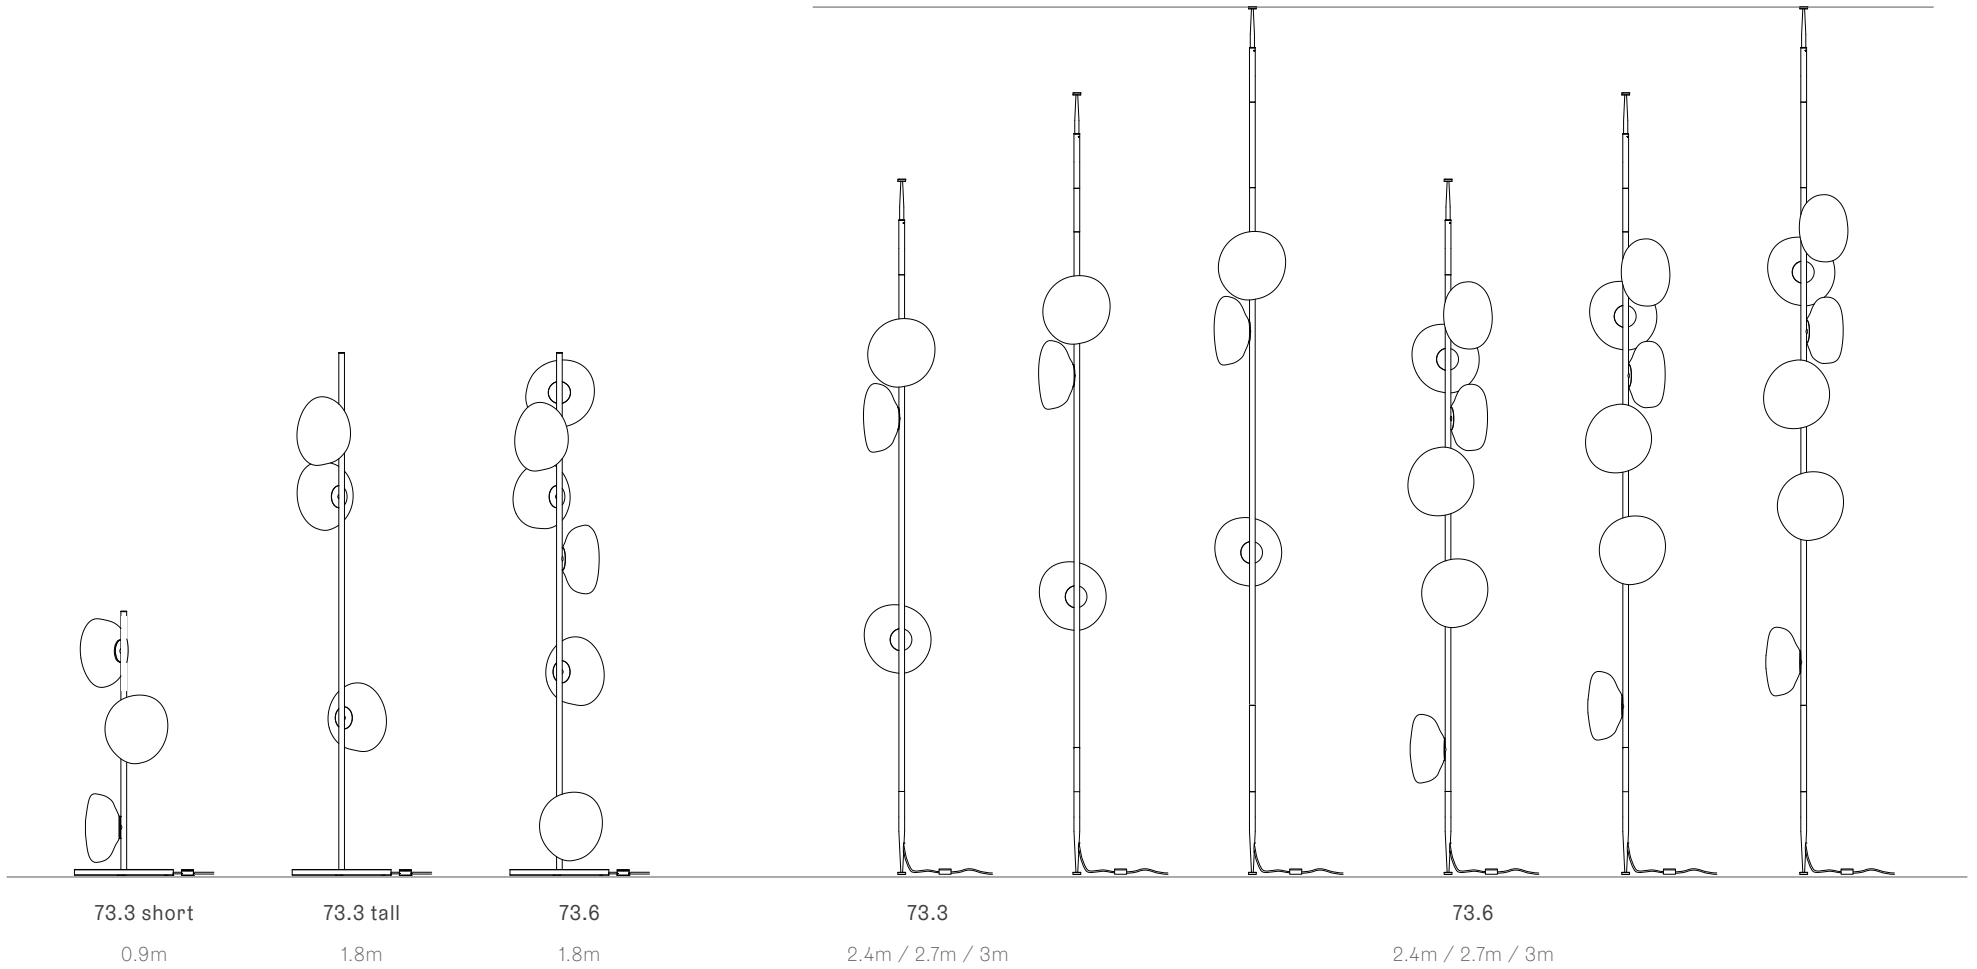

Adjustable length

Adjustable up to 3000 mm standard
Adjustable up to 30500 mm custom

73.5a.1 -
73.9a.1

canopy

Ø160mm

Note: Height dimensions shown with 500mm extender.
For additional extenders, please refer to Pendant Specification document.

All dimensions are in millimeters (mm) unless otherwise specified.

73.11a.1 -
78.33a.1

canopy

Ø250

Note: Height dimensions shown with 500mm extender.
For additional extenders, please refer to Pendant Specification document.

73.9

2.7m

73.12

3.7m

Floor

Column

73 Series — Tree

73.10
Olive