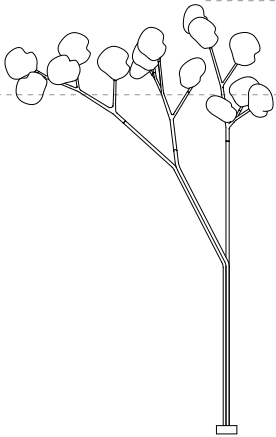

Adjustable length

Adjustable up to 3000 mm standard
Adjustable up to 30500 mm custom

73.5a.1 -
73.9a.1

canopy

Ø160mm

Note: Height dimensions shown with 500mm extender.
For additional extenders, please refer to Pendant Specification document.

All dimensions are in millimeters (mm) unless otherwise specified.

73.11a.1 -
78.33a.1

canopy

Ø250

Note: Height dimensions shown with 500mm extender.
For additional extenders, please refer to Pendant Specification document.

73.15
Cypress

73.20
Hawthorne

73.25
Elm

73.35
Aspen

73.40
Birch

7180
7140

4765

3630
3570