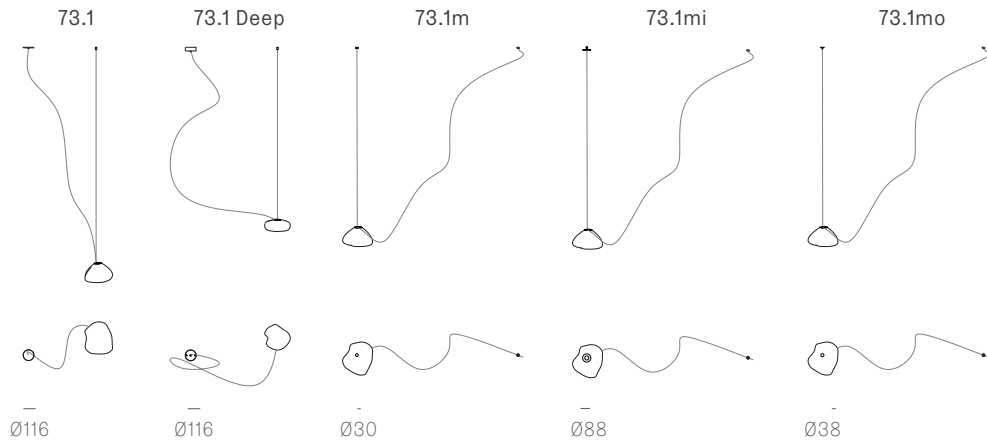

850 x 284

1000 x 370

Ø600

1320 x 444

Ø755

Adjustable up to 3000 mm standard

Adjustable up to 30500 mm custom

Non-adjustable length up to 3000 mm standard

Non-adjustable length up to 30500 mm custom

755

Adjustable length

Adjustable up to 3000 mm standard
Adjustable up to 30500 mm custom

Non-adjustable Length

Non-adjustable length up to 3000 mm standard
Non-adjustable length up to 30500 mm custom

Adjustable length

Adjustable up to 3000 mm standard
Adjustable up to 30500 mm custom

73.5a.1 -
73.9a.1

canopy

Ø160mm

Note: Height dimensions shown with 500mm extender.
For additional extenders, please refer to Pendant Specification document.

All dimensions are in millimeters (mm) unless otherwise specified.

73.11a.1 -
78.33a.1

canopy

Ø250

Note: Height dimensions shown with 500mm extender.
For additional extenders, please refer to Pendant Specification document.