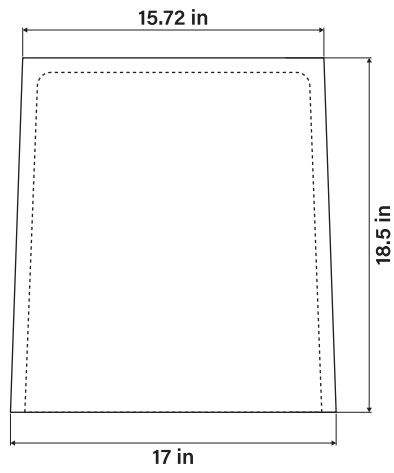

OBJECT 009 - MEDIUM