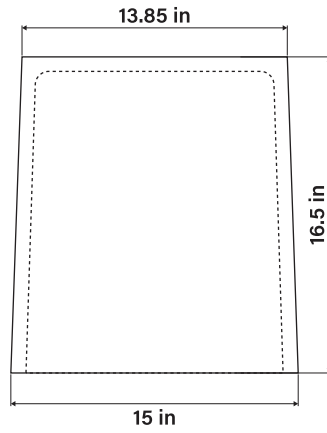

OBJECT 009

OBJECT 009 - SMALL