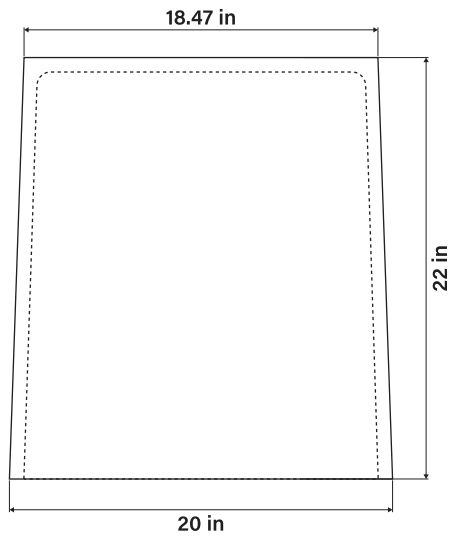

OBJECT 009 - LARGE