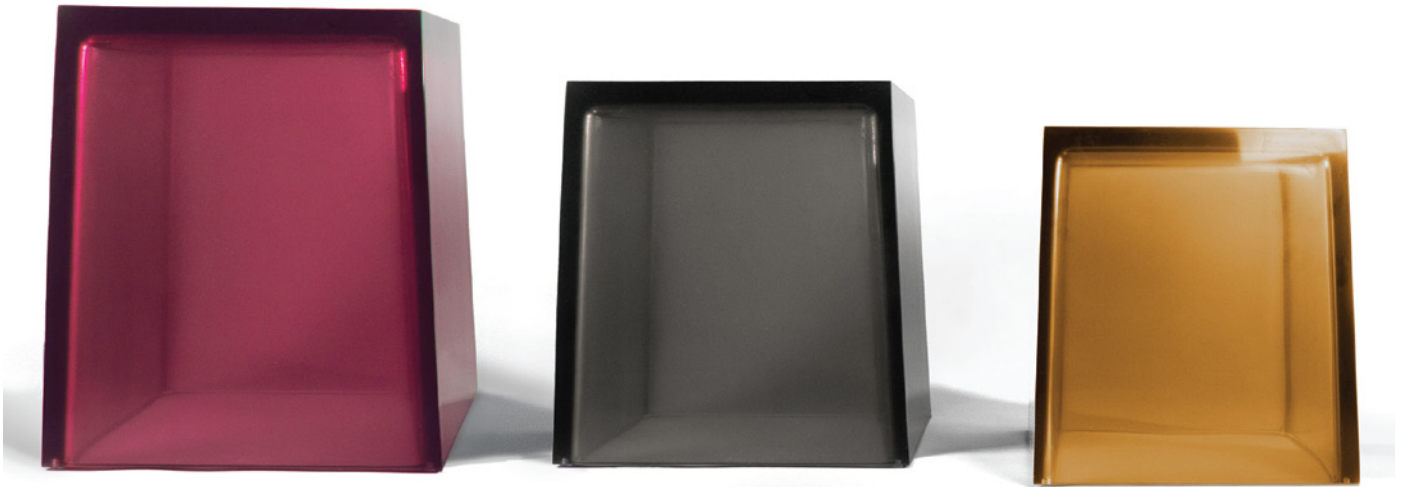

# GAMMA - OBJECT 009

While playing around with vintage cameras from the 1970's, we were inspired by their flashcubes, a playful little form tragically designed for single use.

Using the disposable flash as a starting point, we scaled up and refined the shape to create the GAMMA table.

This seamless table introduces a beautiful splash of light-diffusing colour to interior spaces. Our take on the classic cube combines a slight upward taper with crisp exterior edges and rounded interior corners that focus and reflect light. Available in three sizes, it's perfect as a side table or for creating group arrangements.

OBJECT 009, 2018

Materials: Resin, pigment

Origin: Canada

Production: 6-8 weeks

SMALL: 15" W x 15" D x 16.5" H

MEDIUM: 17" W x 17" D x 18.5" H

LARGE: 20" W x 20" D x 22" H