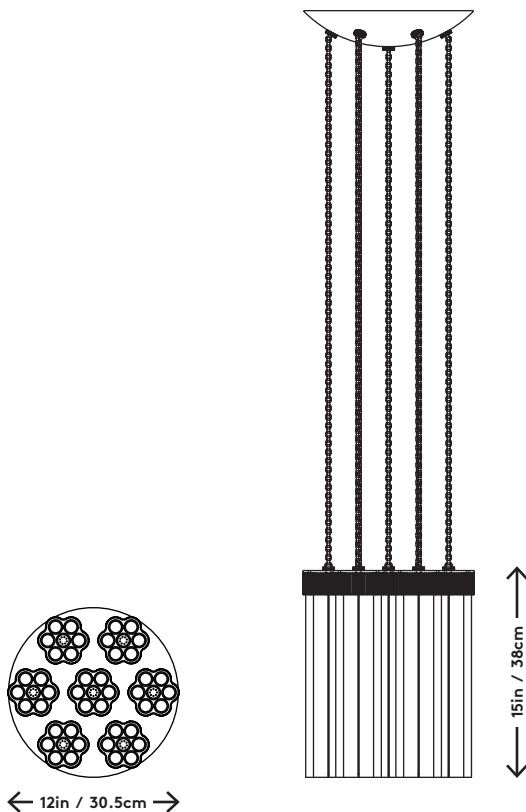

Delphi 7 Chandelier

Jamie Gray, 2021

Product Type	Chandelier
Materials	Brass, Aluminum, Glass
Dimensions	Overall dimensions vary by configuration L 12" x W 12" x H 15" L 30.5cm x W 30.5cm x H 38cm
Finishes	<ul style="list-style-type: none"> ● Matte Brass ● Antique Brass ● Bronze
Weight	20 lbs 9 kgs
Shipping	Carton L 14" x W 14" x H 20" L 35.6cm x W 35.6cm x H 50.8cm
Shipping Weight	25 lbs 11.3 kgs
Lead Time	10-12 weeks
Light Source	LED / 90 CRI 2700k 2520 lm 44W
LED Driver	PWM-60-24
Dimming	0-10V
Canopy	12" / 30.5cm diameter, 2.5" / 6.4cm H
Drop Length	36" / 91.4cm chains provided Custom lengths and configurations available upon request Chains longer than 36" will incur a fee.

UPON ORDERING THIS FIXTURE
Specify the required overall fixture height.