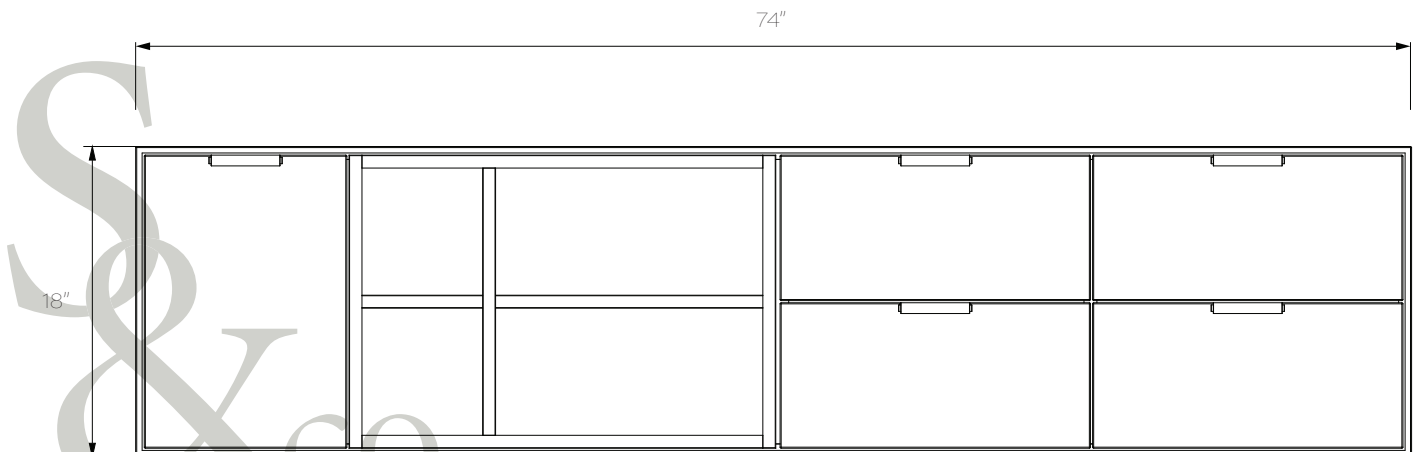

Hardware

Chapman & Bose 4" EP01 Edge Pull
Solid brass core with a satin finish
Smooth, top grain leather available in a variety of colours

Interior

One open shelving unit with adjustable shelves
Four drawers
One cabinet with adjustable shelf

Sizing

74" W x 18" H x 14" D
Wall mounted | Supplied with cleats

Custom sizing, layout and colours available

CASE & DOOR COLOUR COMBINATIONS

INTERIOR MATERIAL OPTIONS

4" EP01 EDGE PULL LEATHER COLOUR OPTIONS