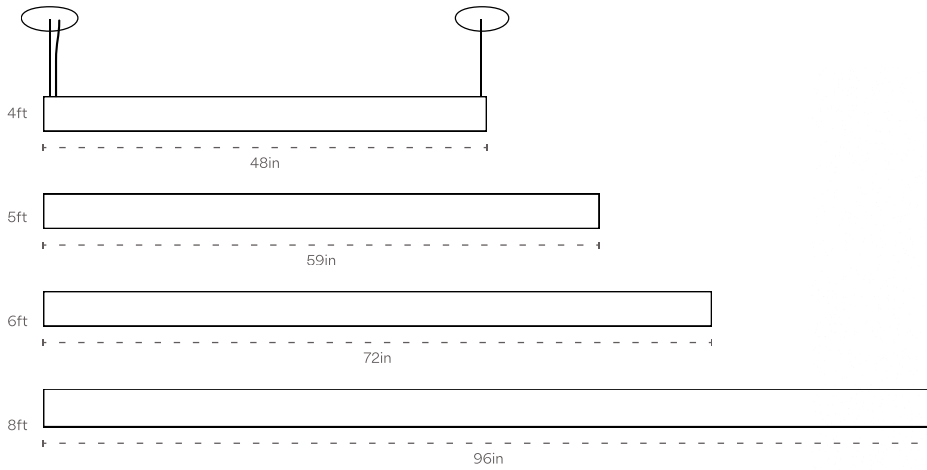

PROJECT NAME: _____

SPECIFIER: _____

CANOPY + CORD

Specify Round or Square canopy shape and color.
 Custom options for canopy and cable gripper
 available upon request.

LENGTH

* Not drawn to scale. Shown with end suspension. Also available in center suspension.