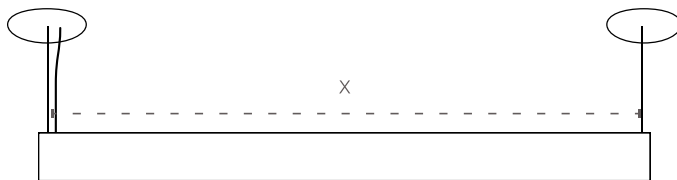

Learn more about TREELINE on our website at stickbulb.com/treeline or contact us at orders@stickbulb.com

10-40 46th Ave FL2 Long Island City
stickbulb.com orders@stickbulb.com

CANOPY + CORD

Specify Round or Square canopy shape and color.
Custom options for canopy and cable gripper
available upon request.

LENGTH

* Not drawn to scale. Shown with end suspension. Also available in center suspension.

MOUNTING + DROP LENGTH:

ME End Suspension
4ft X=46" 5ft X=57"
6ft X=70" 8ft X=94"

MC Center Suspension
All X=12"