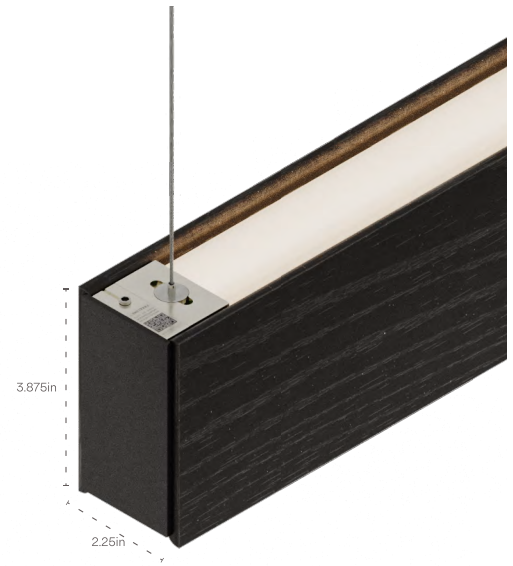

PROJECT NAME: _____

SPECIFIER: _____

CANOPY + CORD

Specify Round or Square canopy shape and color.
 Custom options for canopy and cable gripper
 available upon request.

LENGTH

* Not drawn to scale. Shown with end suspension. Also available in center suspension.