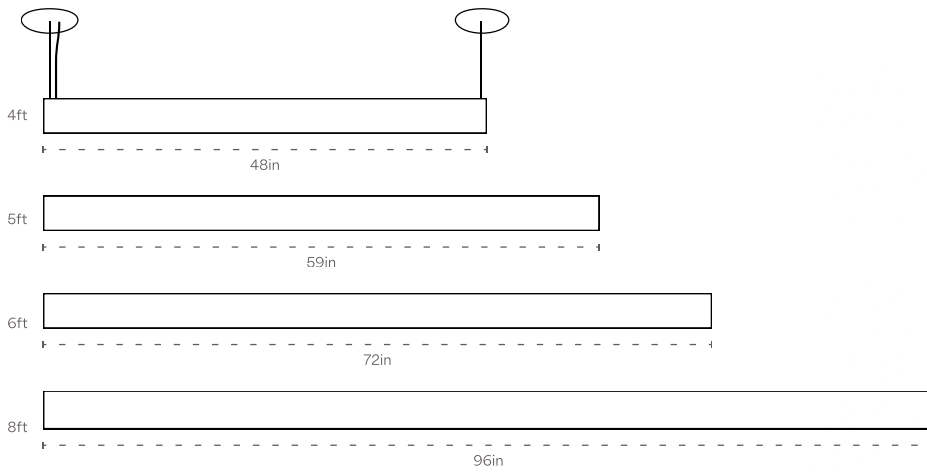

Learn more about TREELINE on our website at stickbulb.com/treeline or contact us at orders@stickbulb.com

10-40 46th Ave FL2 Long Island City
stickbulb.com orders@stickbulb.com

CANOPY + CORD

Specify Round or Square canopy shape and color.
Custom options for canopy and cable gripper
available upon request.

LENGTH

* Not drawn to scale. Shown with end suspension. Also available in center suspension.

MOUNTING + DROP LENGTH:

ME End Suspension
4ft X=46" 5ft X=57"
6ft X=70" 8ft X=94"

MC Center Suspension
All X=12"