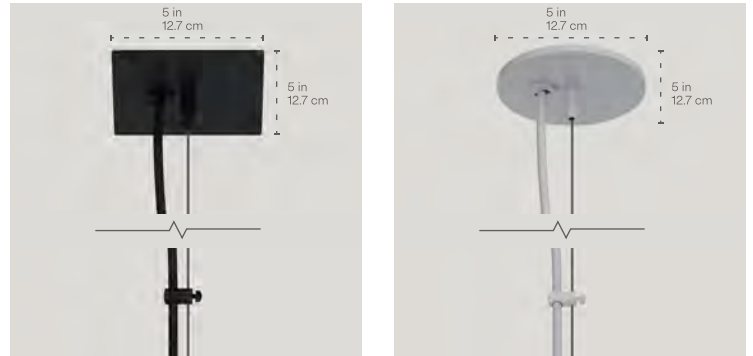

LENGTH

* Not drawn to scale. Shown with end suspension. Also available in center suspension.

MOUNTING + DROP LENGTH:

ME End Suspension
4ft X=46" 5ft X=57"
6ft X=70" 8ft X=94"

MC Center Suspension
All X=12"