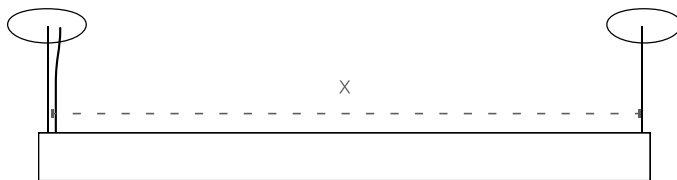

MOUNTING + DROP LENGTH:

ME End Suspension
4ft X=46" 5ft X=57"
6ft X=70" 8ft X=94"