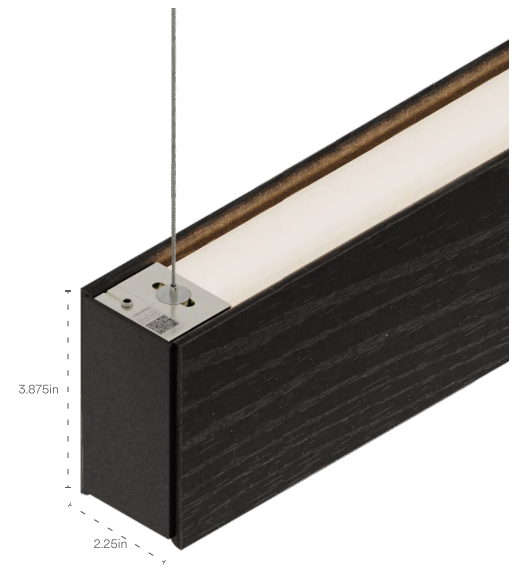

LENGTH

* Not drawn to scale. Shown with end suspension. Also available in center suspension.

MOUNTING + DROP LENGTH:

ME End Suspension
4ft X=46" 5ft X=57"
6ft X=70" 8ft X=94"

MC Center Suspension
All X=12"