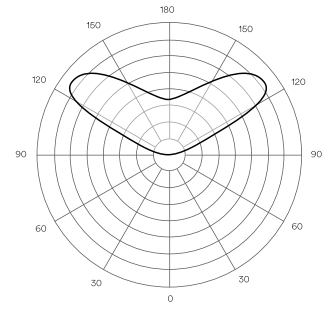

STICKBULB®
LIGHT FROM WOOD

TREELINE™

LINEAR LIGHTING BUILT FOR
THE CIRCULAR ECONOMY.
THE FIRST CONSUMER
PRODUCT MADE FROM
SALVAGED NYC TREES.

INDIRECT ONLY

Learn more about TREELINE on our
website at stickbulb.com/treeline or
contact us at orders@stickbulb.com

10-40 46th Ave FL2 Long Island City
stickbulb.com orders@stickbulb.com