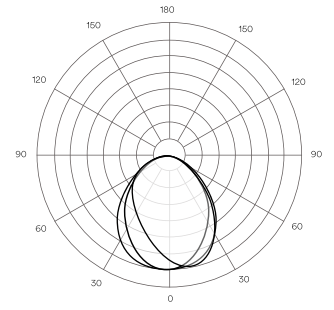

STICKBULB®
LIGHT FROM WOOD

TREELINE™

LINEAR LIGHTING BUILT FOR
THE CIRCULAR ECONOMY.
THE FIRST CONSUMER
PRODUCT MADE FROM
SALVAGED NYC TREES.

DIRECT ONLY

Learn more about TREELINE on our
website at stickbulb.com/treeline or
contact us at orders@stickbulb.com

10-40 46th Ave FL2 Long Island City
stickbulb.com orders@stickbulb.com