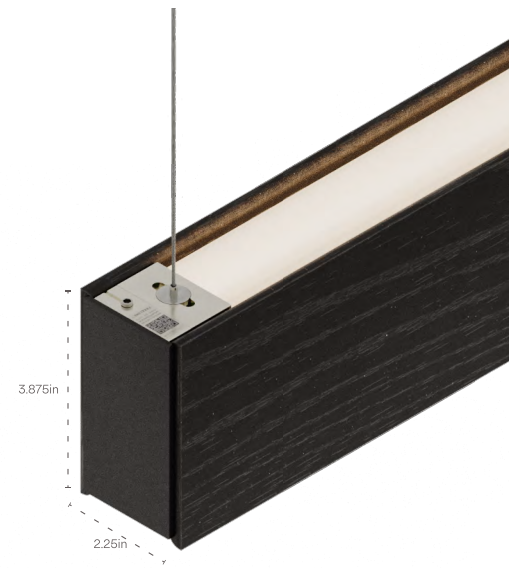

LENGTH

* Not drawn to scale. Shown with end suspension. Also available in center suspension.