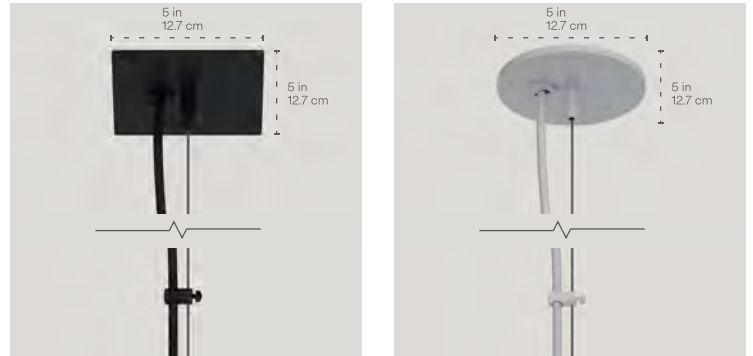

Learn more about TREELINE on our website at stickbulb.com/treeline or contact us at orders@stickbulb.com

10-40 46th Ave FL2 Long Island City
stickbulb.com orders@stickbulb.com

CANOPY + CORD

Specify Round or Square canopy shape and color.
Custom options for canopy and cable gripper
available upon request.