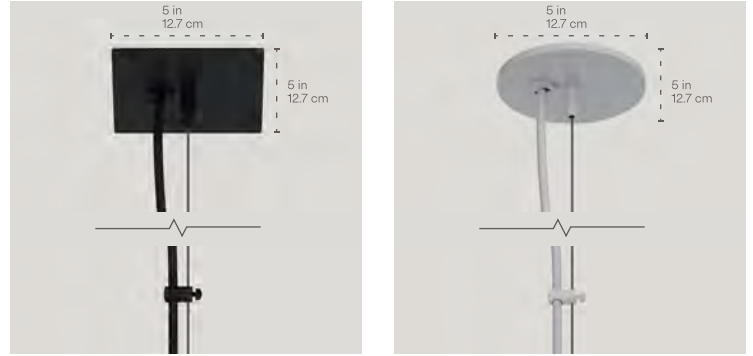

PROJECT NAME: _____

SPECIFIER: _____

CANOPY + CORD

Specify Round or Square canopy shape and color.
 Custom options for canopy and cable gripper
 available upon request.

LENGTH

* Not drawn to scale. Shown with end suspension. Also available in center suspension.