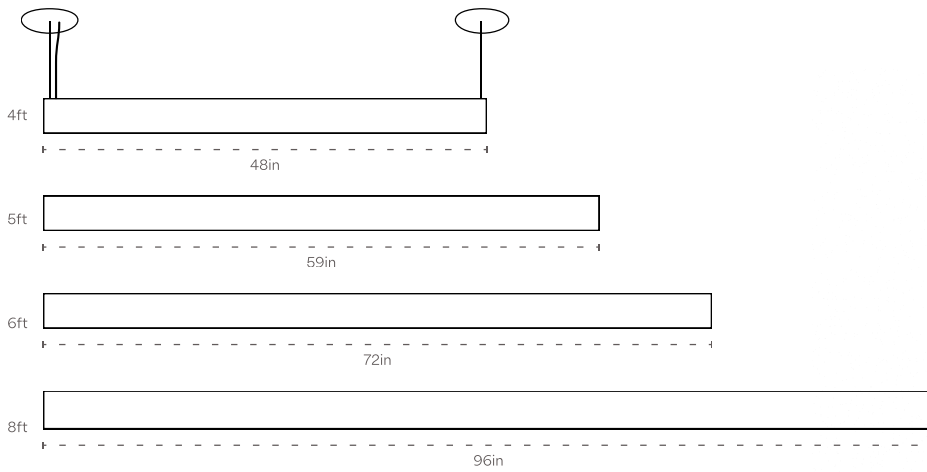

LENGTH

* Not drawn to scale. Shown with end suspension. Also available in center suspension.