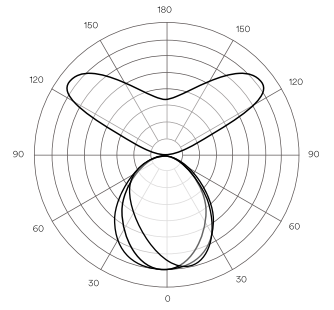

STICKBULB®
LIGHT FROM WOOD

TREELINE™

LINEAR LIGHTING BUILT FOR
THE CIRCULAR ECONOMY.
THE FIRST CONSUMER
PRODUCT MADE FROM
SALVAGED NYC TREES.

DIRECT + INDIRECT

Learn more about TREELINE on our
website at stickbulb.com/treeline or
contact us at orders@stickbulb.com

10-40 46th Ave FL2 Long Island City
stickbulb.com orders@stickbulb.com